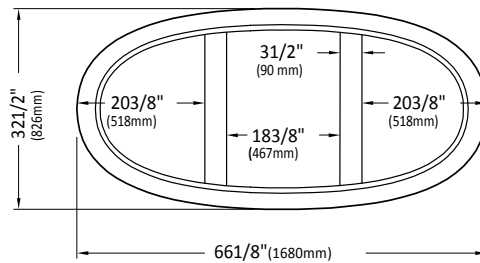

Produits Neptune

ZIRCON

Bathtub

Zircon with acrylic stand option

* All dimensions are approximate and subject to change without notice.
Please refer to the installation guide before beginning the installation