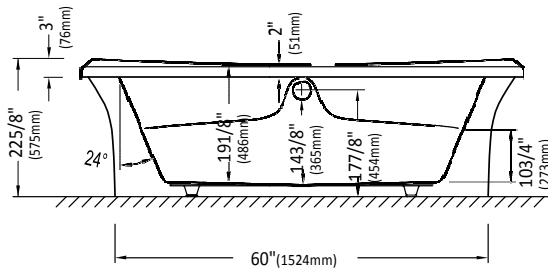

Produits Neptune

ZIRCON

Bathtub

Zircon with acrylic stand option

* All dimensions are approximate and subject to change without notice.
Please refer to the installation guide before beginning the installation