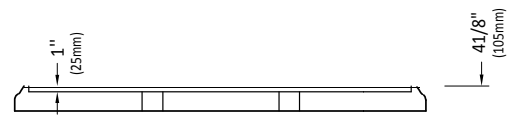

Produits Neptune

ZIRCON

Bathtub

Zircon with acrylic stand option

* All dimensions are approximate and subject to change without notice.
Please refer to the installation guide before beginning the installation