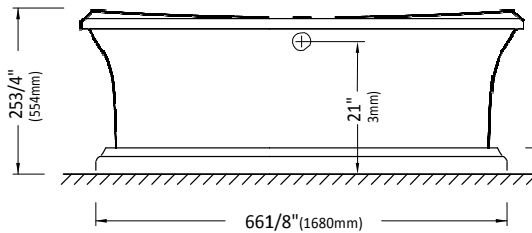

Produits Neptune

ZIRCON

Bathtub

Zircon with acrylic stand option

* All dimensions are approximate and subject to change without notice.
Please refer to the installation guide before beginning the installation