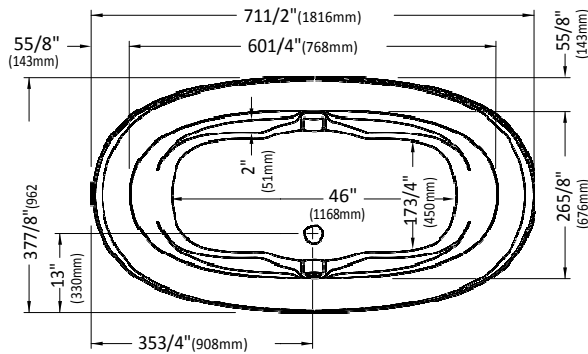

Produits Neptune

ZIRCON

Bathtub

Zircon with acrylic stand option

* All dimensions are approximate and subject to change without notice.
Please refer to the installation guide before beginning the installation