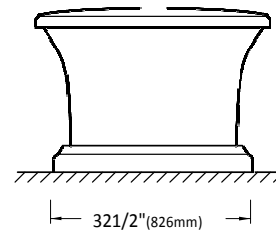

Produits Neptune

ZIRCON

Bathtub

Zircon with acrylic stand option

* All dimensions are approximate and subject to change without notice.
Please refer to the installation guide before beginning the installation