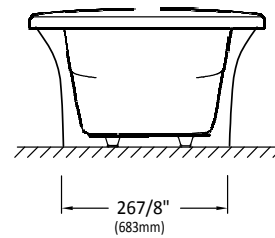

Produits Neptune

ZIRCON

Bathtub

Zircon with acrylic stand option

* All dimensions are approximate and subject to change without notice.
Please refer to the installation guide before beginning the installation