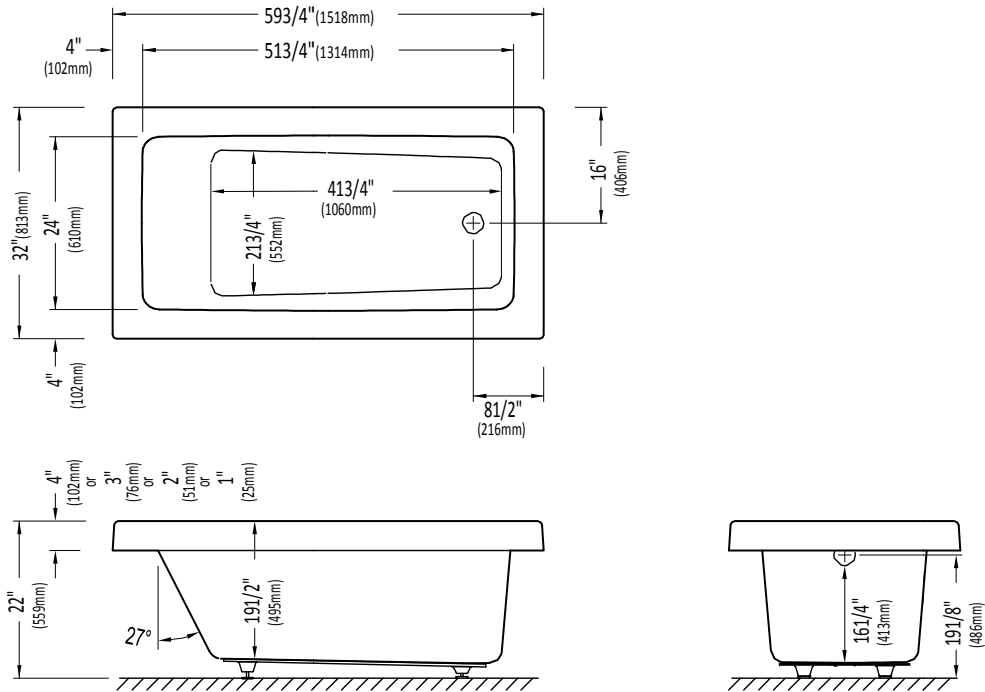

Produits Neptune

ZEN3260

WITH OR WITHOUT ARMRESTS

Bathtub

Without armrests

With armrests

* A bathtub fitted with back jets can cause the pump to protrude by approximately 3" from the overall dimension.

** All dimensions are approximate and subject to change without notice. Please refer to the installation guide before beginning the installation