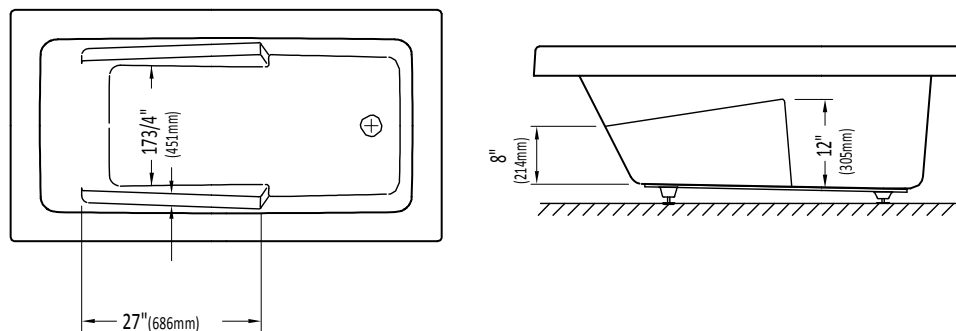

Produits Neptune

ZEN3260

WITH OR WITHOUT ARMRESTS

Bathtub

Without armrests

With armrests

* A bathtub fitted with back jets can cause the pump to protrude by approximately 3" from the overall dimension.

** All dimensions are approximate and subject to change without notice. Please refer to the installation guide before beginning the installation