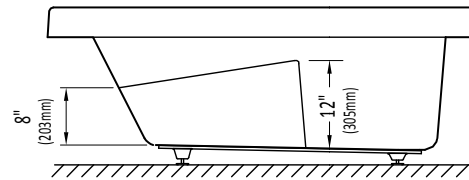

Produits Neptune

ZEN3060

WITH OR WITHOUT ARMRESTS

Bathtub

Without armrests

With armrests

* A bathtub fitted with back jets can cause the pump to protrude by approximately 3" from the overall dimension.

** All dimensions are approximate and subject to change without notice. Please refer to the installation guide before beginning the installation