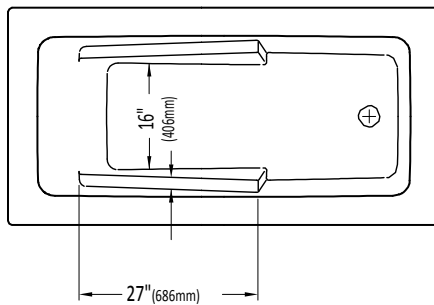

Produits Neptune

ZEN3060

WITH OR WITHOUT ARMRESTS

Bathtub

Without armrests

With armrests

* A bathtub fitted with back jets can cause the pump to protrude by approximately 3" from the overall dimension.

** All dimensions are approximate and subject to change without notice. Please refer to the installation guide before beginning the installation