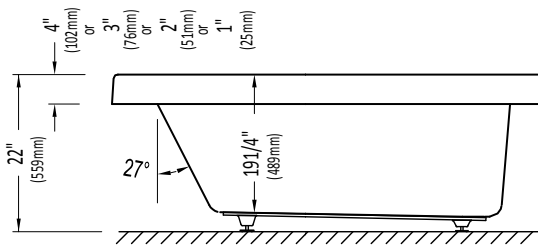

Produits Neptune

ZEN3060

WITH OR WITHOUT ARMRESTS

Bathtub

Without armrests

With armrests

* A bathtub fitted with back jets can cause the pump to protrude by approximately 3" from the overall dimension.

** All dimensions are approximate and subject to change without notice. Please refer to the installation guide before beginning the installation