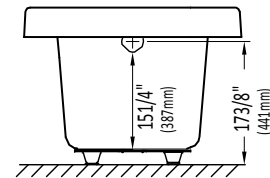

Produits Neptune

ZEN3060

WITH OR WITHOUT ARMRESTS

Bathtub

Without armrests

With armrests

* A bathtub fitted with back jets can cause the pump to protrude by approximately 3" from the overall dimension.

** All dimensions are approximate and subject to change without notice. Please refer to the installation guide before beginning the installation