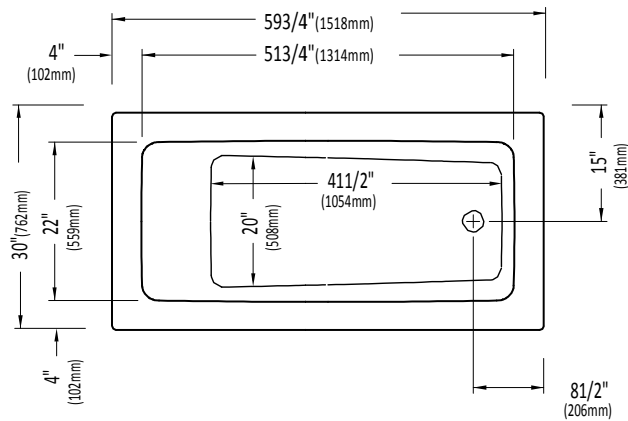

Produits Neptune

ZEN3060

WITH OR WITHOUT ARMRESTS

Bathtub

Without armrests

With armrests

* A bathtub fitted with back jets can cause the pump to protrude by approximately 3" from the overall dimension.

** All dimensions are approximate and subject to change without notice. Please refer to the installation guide before beginning the installation