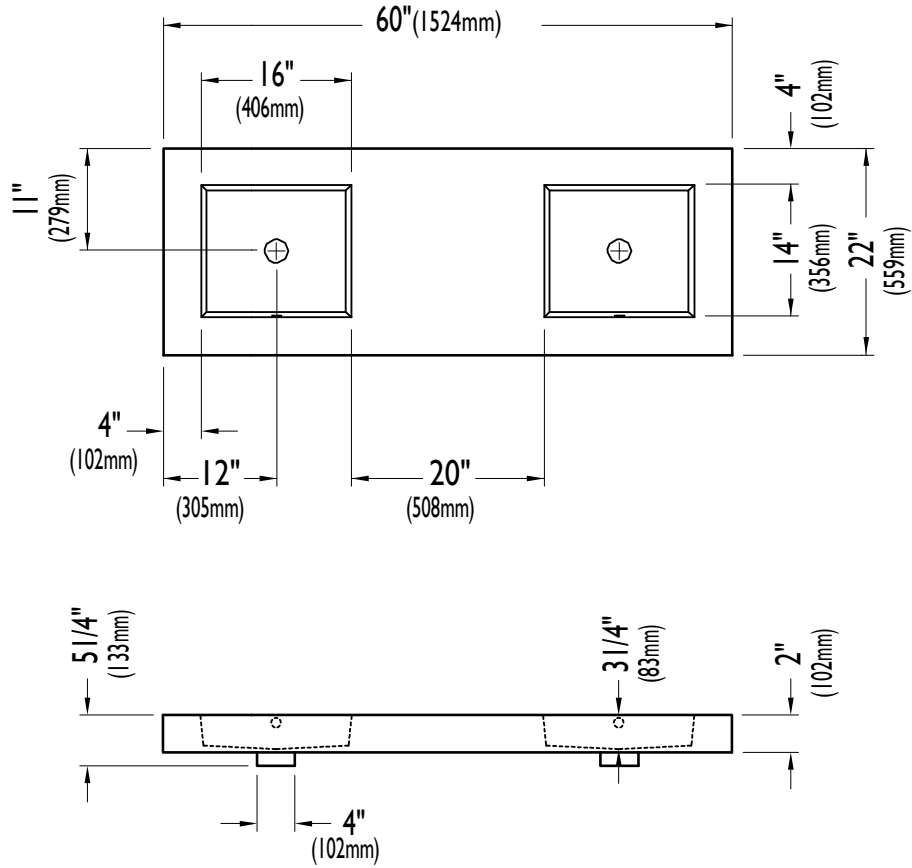

Produits Neptune

WISH S60

Above Counter Sink

*All dimensions are approximate and subject to change without notice.
Please refer to the installation guide before beginning the installation