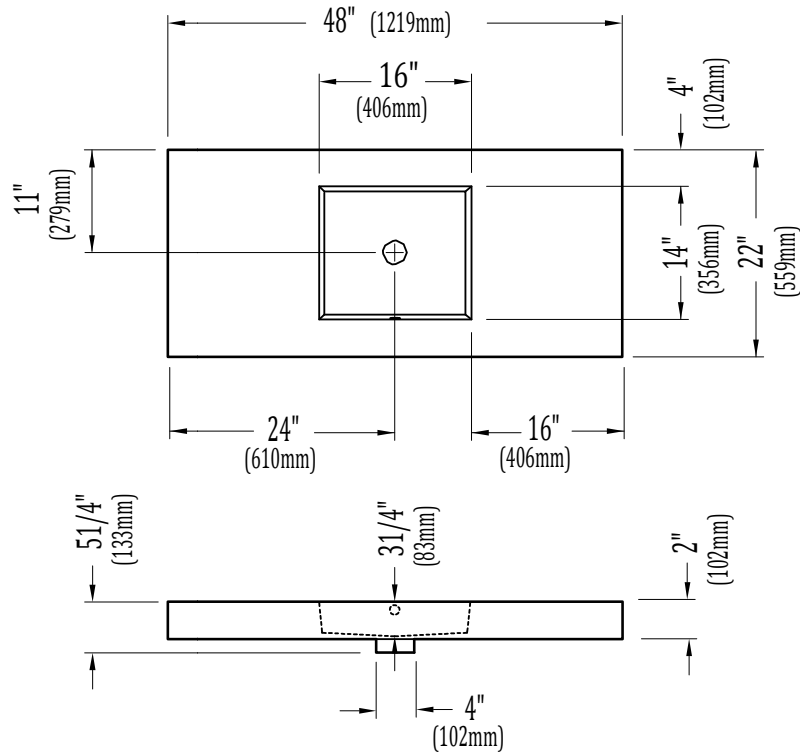

Produits Neptune

WISH S48

Above Counter Sink

*All dimensions are approximate and subject to change without notice.
Please refer to the installation guide before beginning the installation