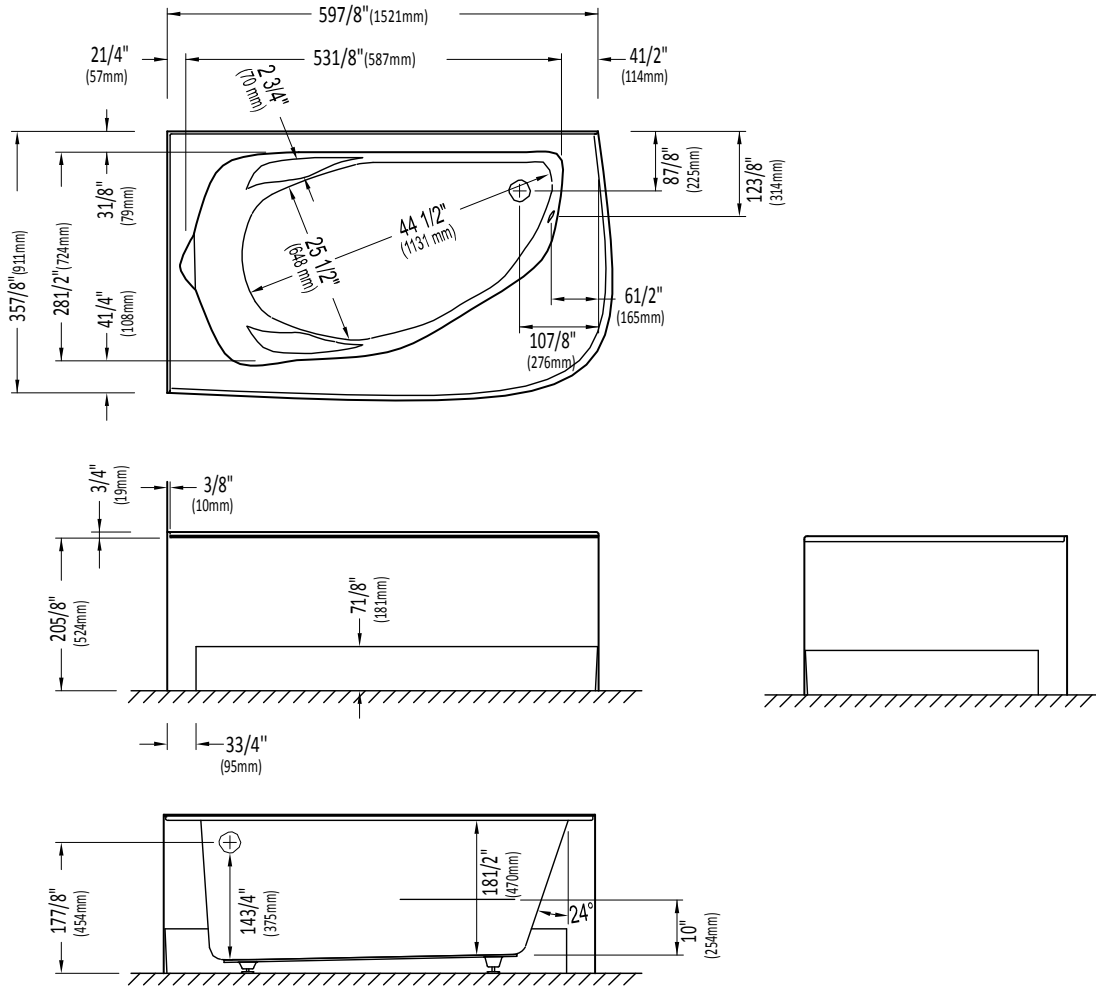

Produits Neptune

WIND LEFT DRAIN Bathtub

* A bathtub fitted with back jets can cause the pump to protrude by approximately 3" from the overall dimension.

** All dimensions are approximate and subject to change without notice. Please refer to the installation guide before beginning the installation

Produits Neptune

WIND RIGHT DRAIN Bathtub

* A bathtub fitted with back jets can cause the pump to protrude by approximately 3" from the overall dimension.

** All dimensions are approximate and subject to change without notice. Please refer to the installation guide before beginning the installation