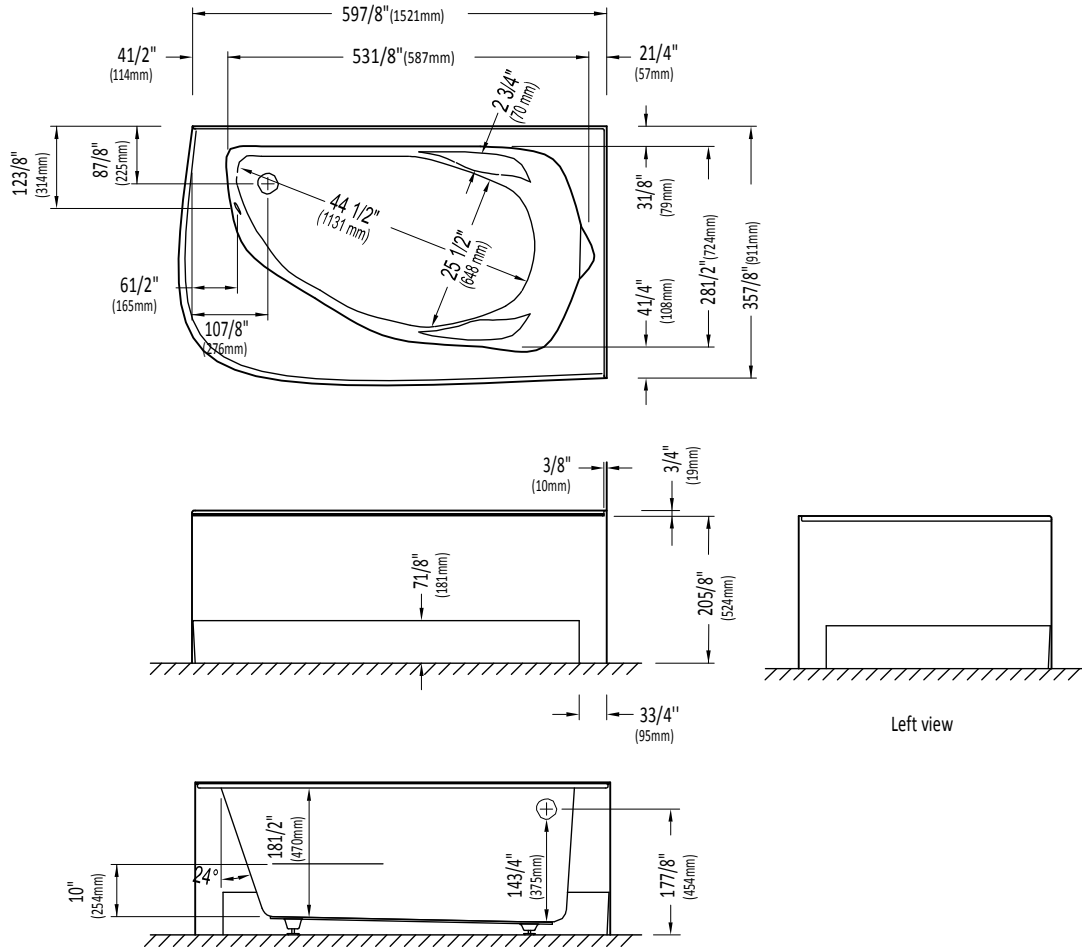

Produits Neptune

WIND LEFT DRAIN Bathtub

* A bathtub fitted with back jets can cause the pump to protrude by approximately 3" from the overall dimension.

** All dimensions are approximate and subject to change without notice. Please refer to the installation guide before beginning the installation

Produits Neptune

WIND RIGHT DRAIN Bathtub

* A bathtub fitted with back jets can cause the pump to protrude by approximately 3" from the overall dimension.

** All dimensions are approximate and subject to change without notice. Please refer to the installation guide before beginning the installation