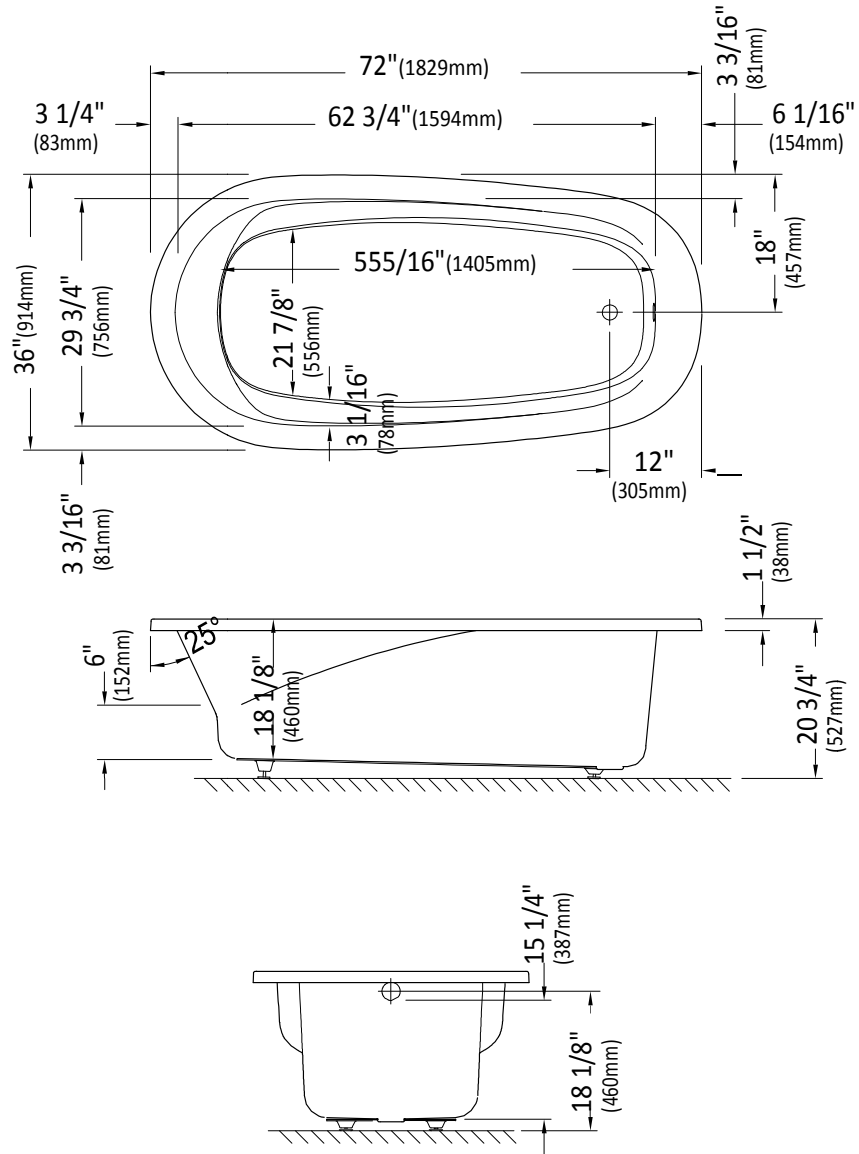

Produits Neptune

VAPORA3672

* A bathtub fitted with back jets can cause the pump to protrude by approximately 3" from the overall dimension.

** All dimensions are approximate and subject to change without notice. Please refer to the installation guide before beginning the installation