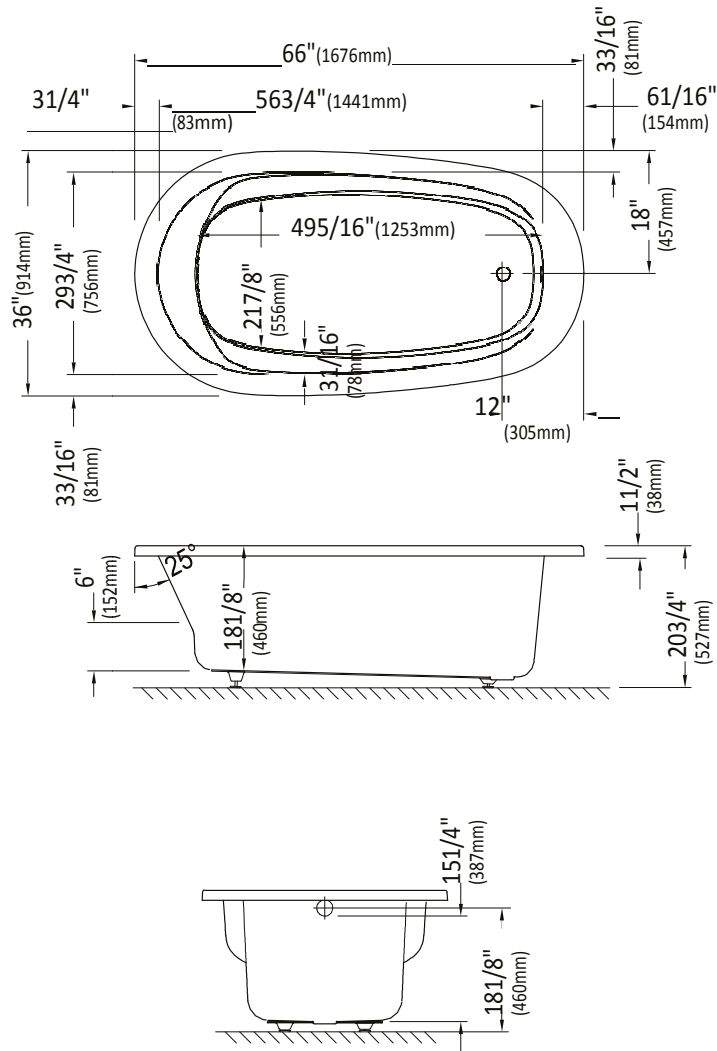

Produits Neptune

VAPORA3666

* A bathtub fitted with back jets can cause the pump to protrude by approximately 3" from the overall dimension.

** All dimensions are approximate and subject to change without notice. Please refer to the installation guide before beginning the installation