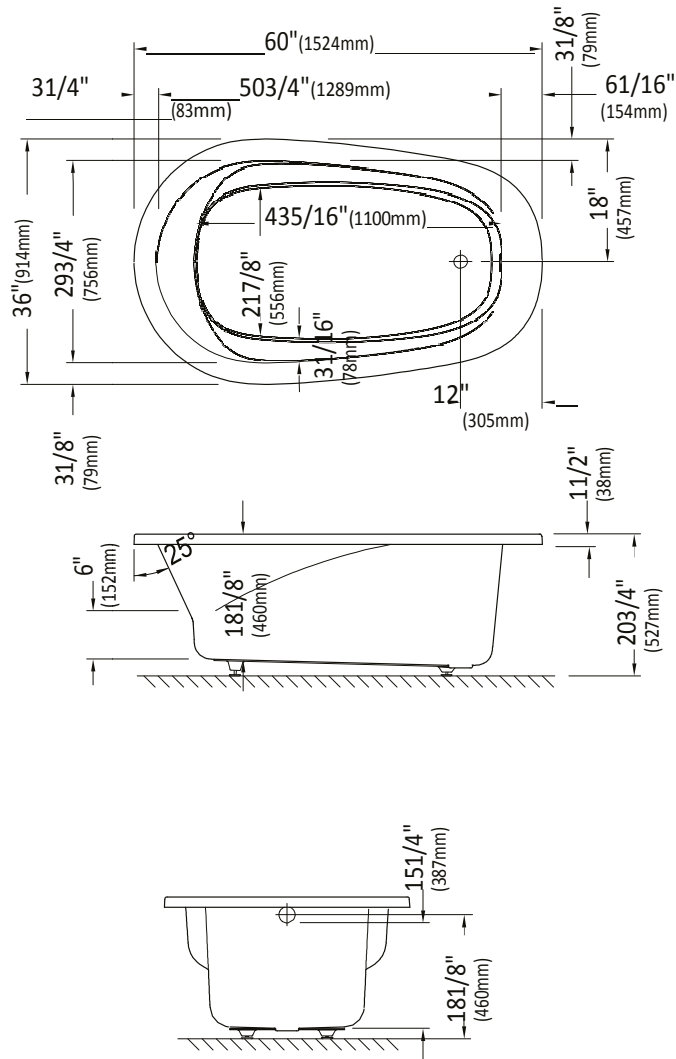

Produits Neptune

VAPORA3660

* A bathtub fitted with back jets can cause the pump to protrude by approximately 3" from the overall dimension.

** All dimensions are approximate and subject to change without notice. Please refer to the installation guide before beginning the installation