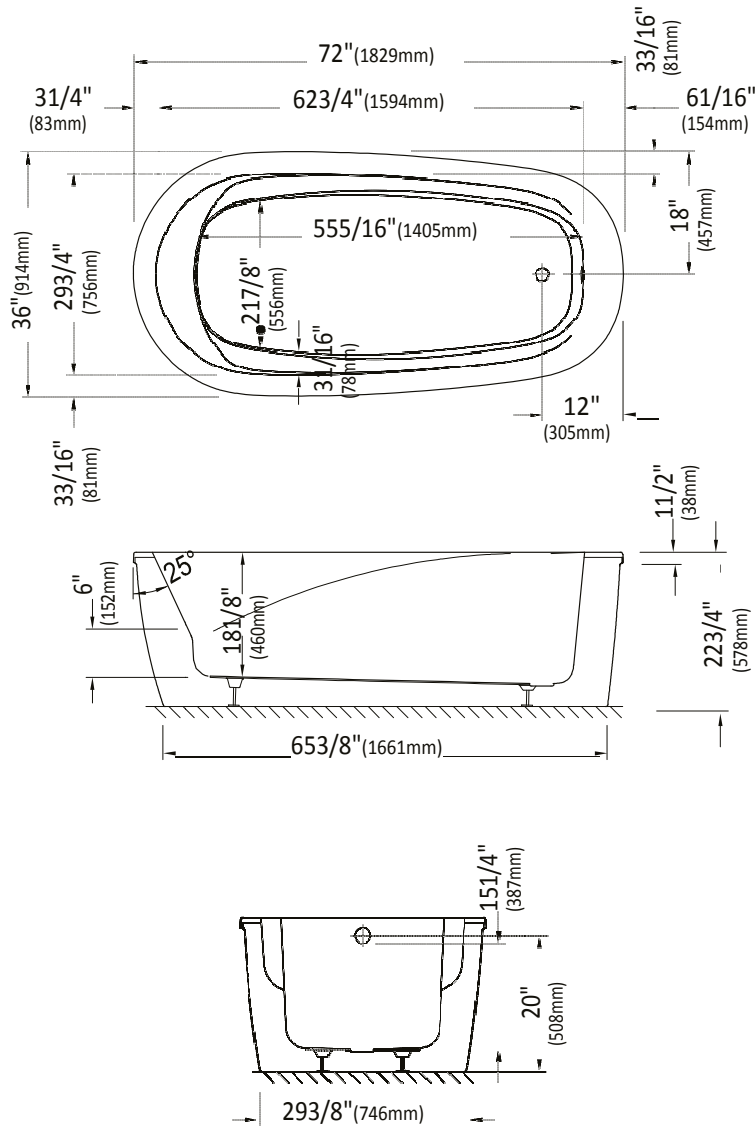

## VAPORAF23672

\* A bathtub fitted with back jets can cause the pump to protrude by approximately 3" from the overall dimension.

\*\* All dimensions are approximate and subject to change without notice. Please refer to the installation guide before beginning the installation