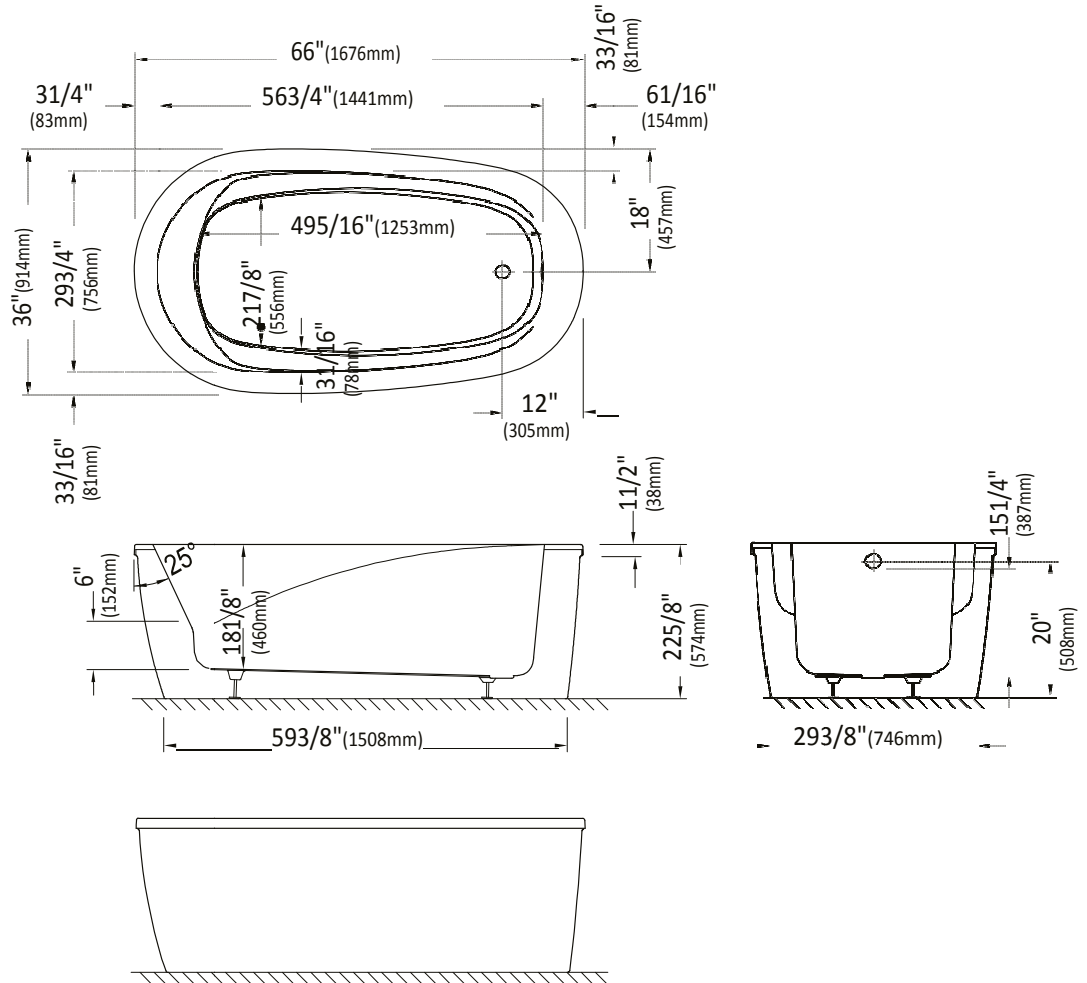

# VAPORAF23666

\* A bath tub fitted with back jets can cause the pump to protrude by approximately 3" from the overall dimension.

\*\* All dimensions are approximate and subject to change without notice. Please refer to the installation guide before beginning the installation