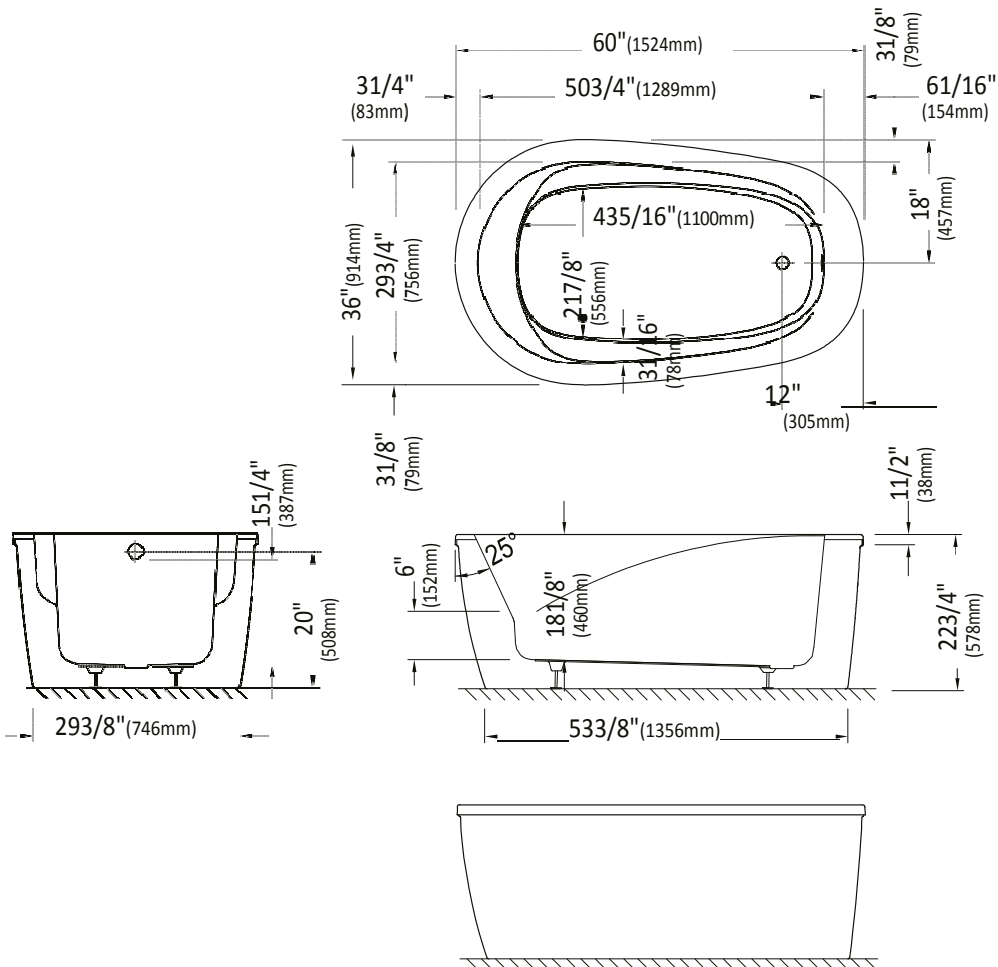

Produits Neptune

VAPORAF23660

* A bathtub fitted with back jets can cause the pump to protrude by approximately 3" from the overall dimension.

** All dimensions are approximate and subject to change without notice. Please refer to the installation guide before beginning the installation