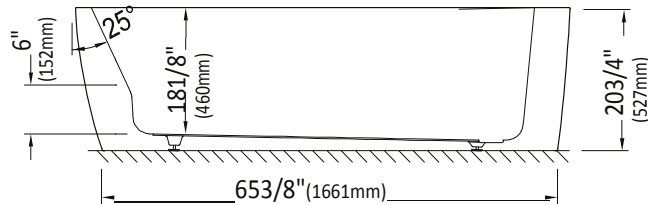

Produits Neptune

VAPORAF13672

* A bathtub fitted with back jets can cause the pump to protrude by approximately 3" from the overall dimension.

** All dimensions are approximate and subject to change without notice. Please refer to the installation guide before beginning the installation