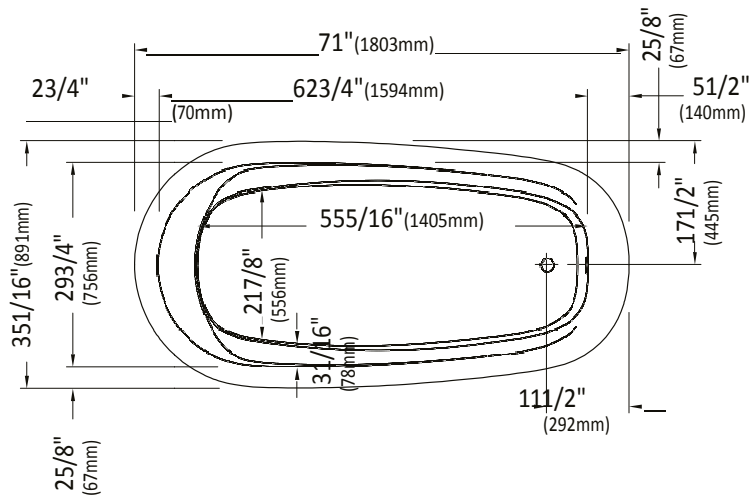

Produits Neptune

VAPORAF13672

* A bathtub fitted with back jets can cause the pump to protrude by approximately 3" from the overall dimension.

** All dimensions are approximate and subject to change without notice. Please refer to the installation guide before beginning the installation