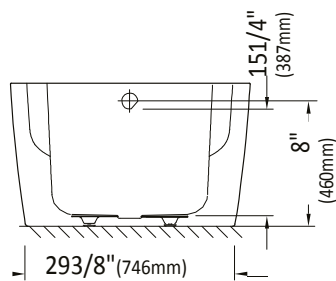

Produits Neptune

VAPORAF13672

* A bathtub fitted with back jets can cause the pump to protrude by approximately 3" from the overall dimension.

** All dimensions are approximate and subject to change without notice. Please refer to the installation guide before beginning the installation