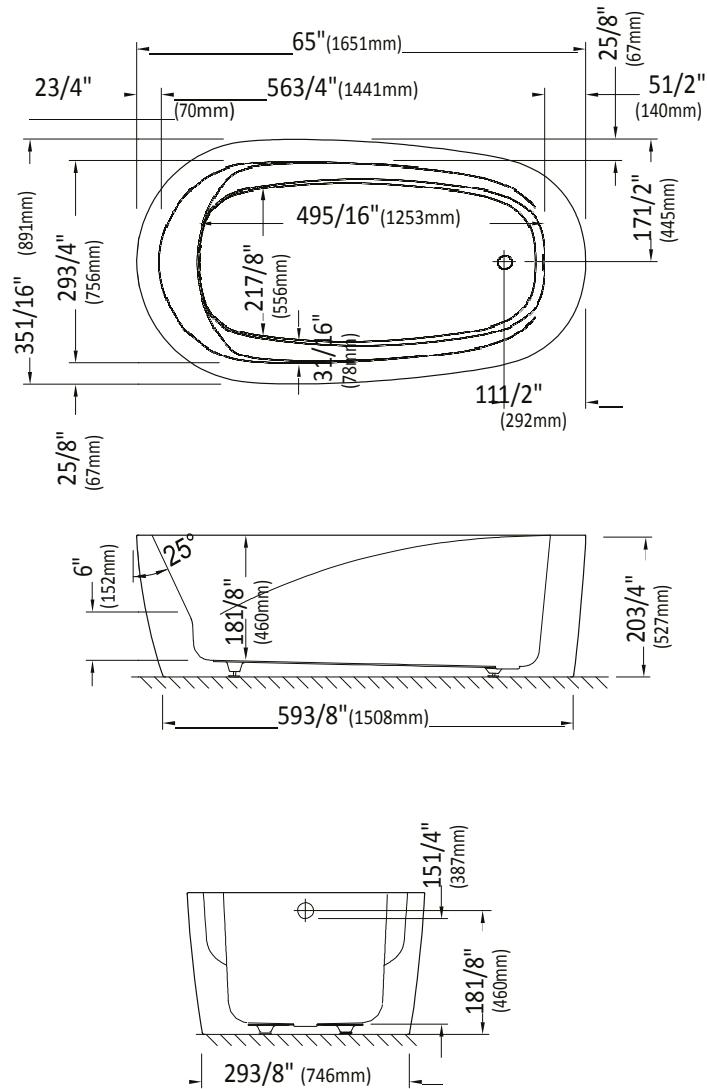

Produits Neptune

VAPORAF13666

* A bathtub fitted with back jets can cause the pump to protrude by approximately 3" from the overall dimension.

** All dimensions are approximate and subject to change without notice.
Please refer to the installation guide before beginning the installation