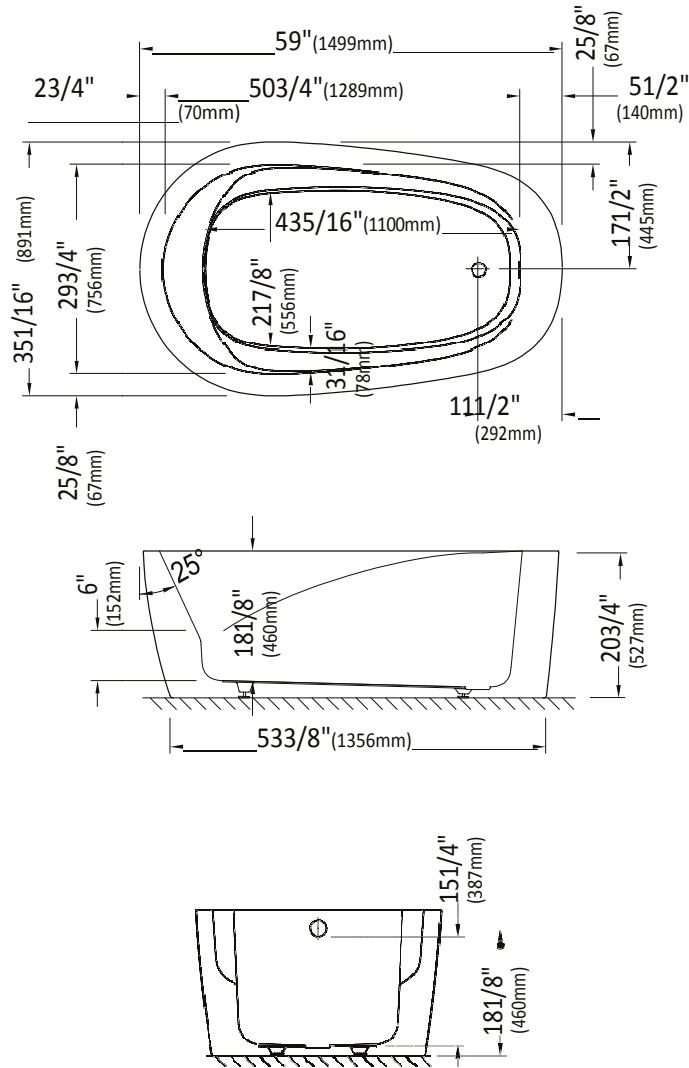

Produits Neptune

VAPORAF13660

* A bathtub fitted with back jets can cause the pump to protrude by approximately 3" from the overall dimension.

** All dimensions are approximate and subject to change without notice. Please refer to the installation guide before beginning the installation