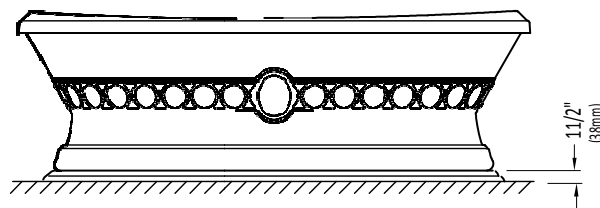

### Wood stand option

\* A bathtub fitted with back jets can cause the pump to protrude by approximately 3" from the overall dimension.

\*\* All dimensions are approximate and subject to change without notice. Please refer to the installation guide before beginning the installation.