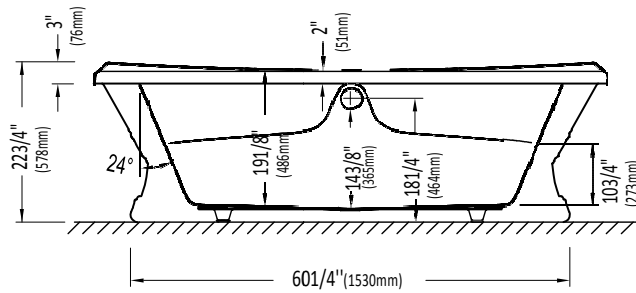

### Wood stand option

\* A bathtub fitted with back jets can cause the pump to protrude by approximately 3" from the overall dimension.

\*\* All dimensions are approximate and subject to change without notice. Please refer to the installation guide before beginning the installation.