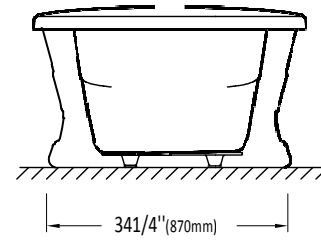

### Wood stand option

\* A bathtub fitted with back jets can cause the pump to protrude by approximately 3" from the overall dimension.

\*\* All dimensions are approximate and subject to change without notice. Please refer to the installation guide before beginning the installation.