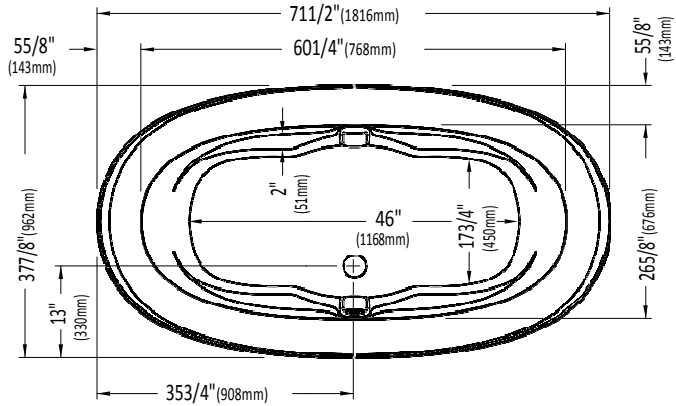

### Wood stand option

\* A bathtub fitted with back jets can cause the pump to protrude by approximately 3" from the overall dimension.

\*\* All dimensions are approximate and subject to change without notice. Please refer to the installation guide before beginning the installation.