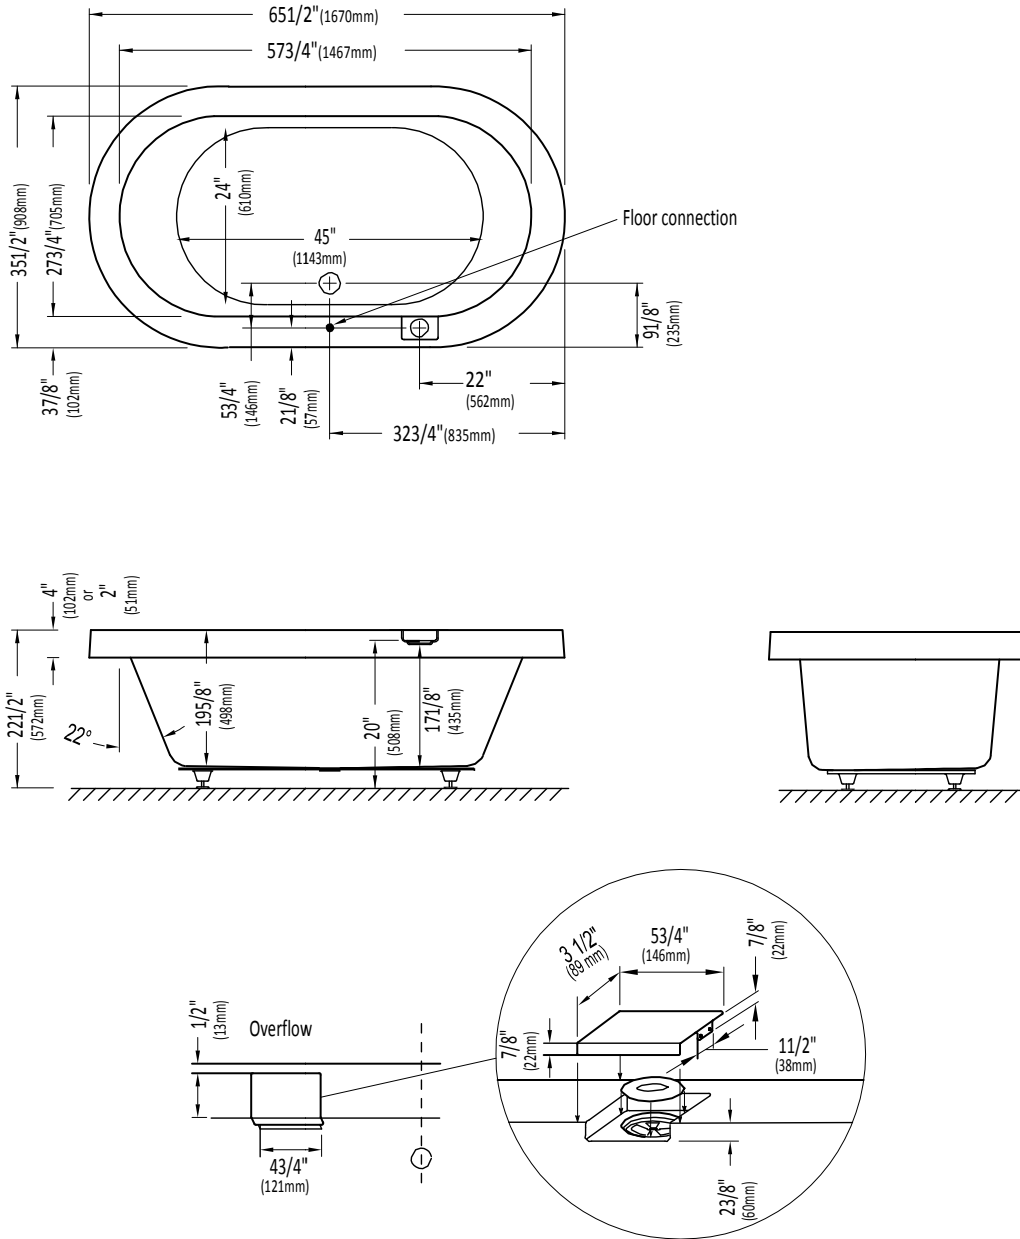

Produits Neptune

TAO3666

Bathtub

* A bathtub fitted with back jets can cause the pump to protrude by approximately 3" from the overall dimension.

** All dimensions are approximate and subject to change without notice. Please refer to the installation guide before beginning the installation