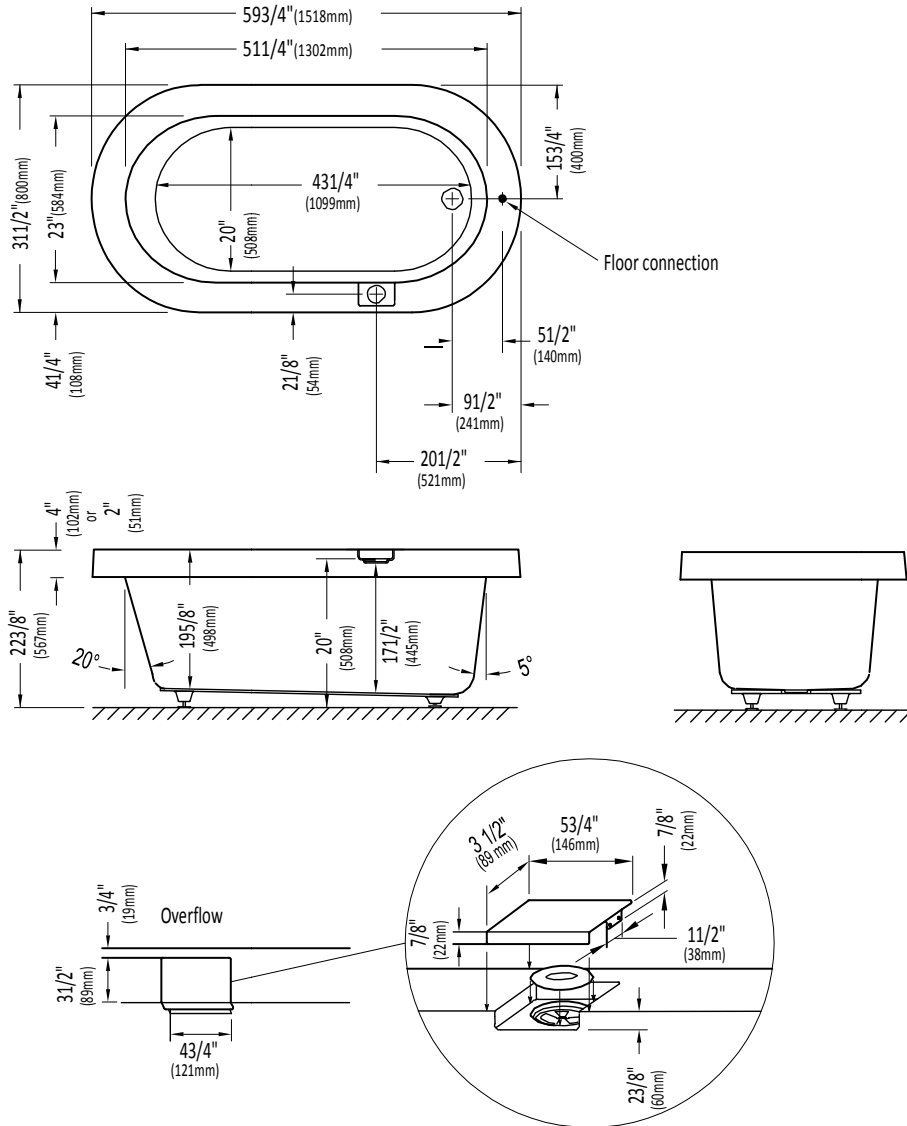

Produits Neptune

TAO3260

Bathtub

* A bathtub fitted with back jets can cause the pump to protrude by approximately 3" from the overall dimension.

** All dimensions are approximate and subject to change without notice. Please refer to the installation guide before beginning the installation