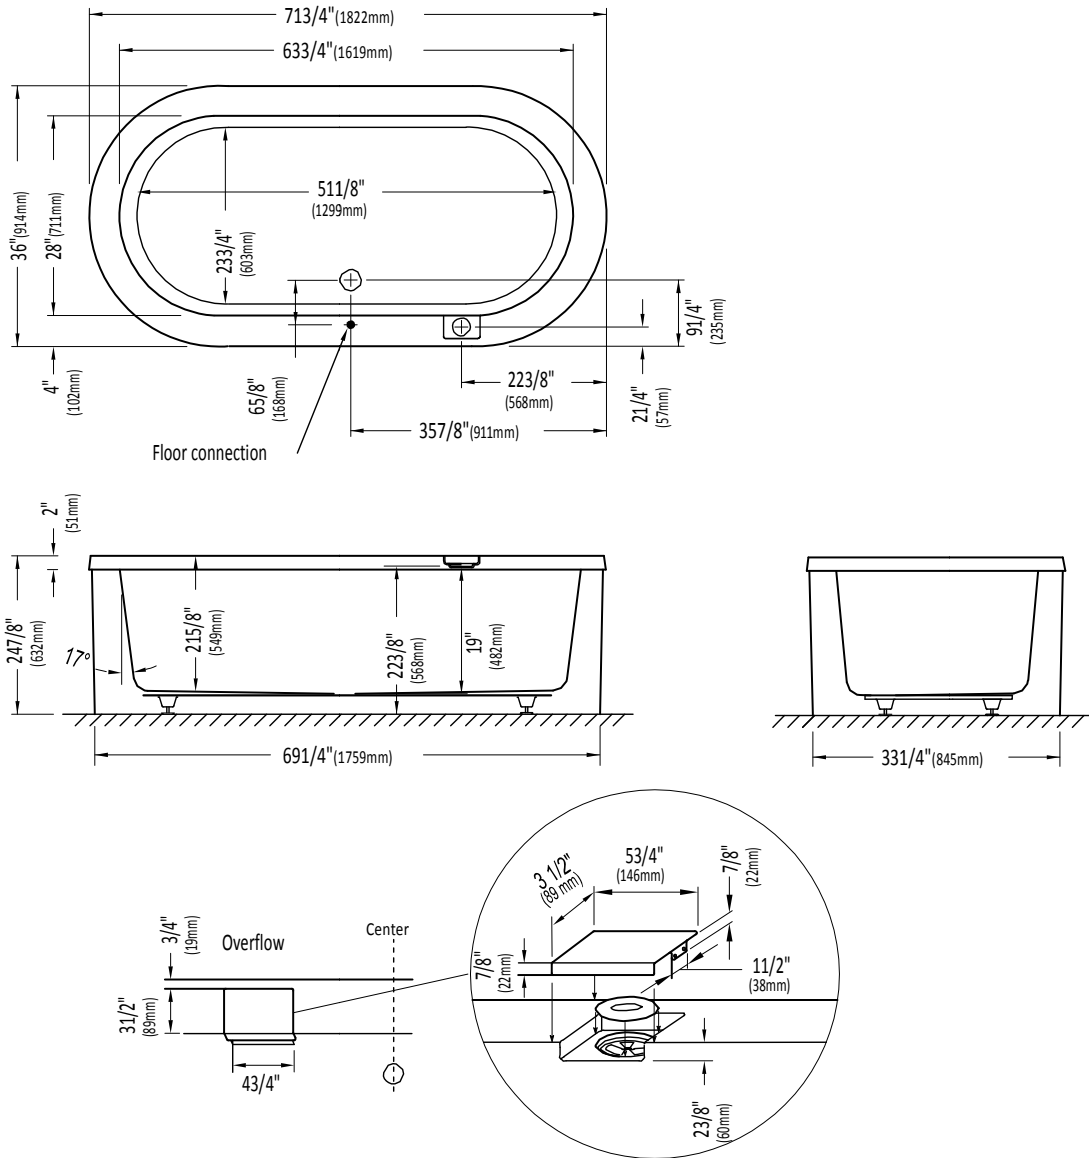

Produits Neptune

RUBY3672

Bathtub

* All dimensions are approximate and subject to change without notice.
Please refer to the installation guide before beginning the installation