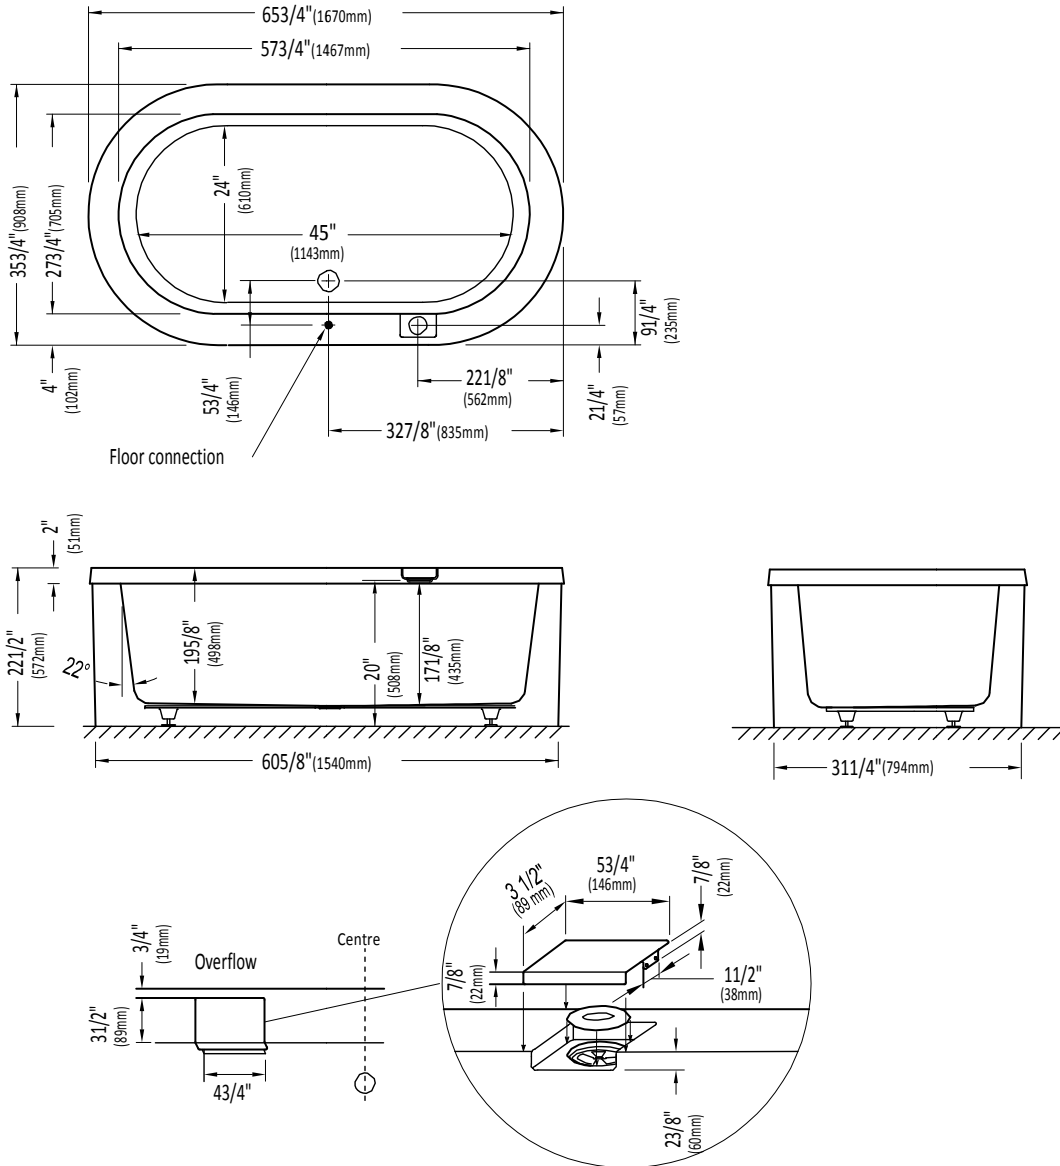

Produits Neptune

RUBY3666

Bathtub

* All dimensions are approximate and subject to change without notice.
Please refer to the installation guide before beginning the installation.