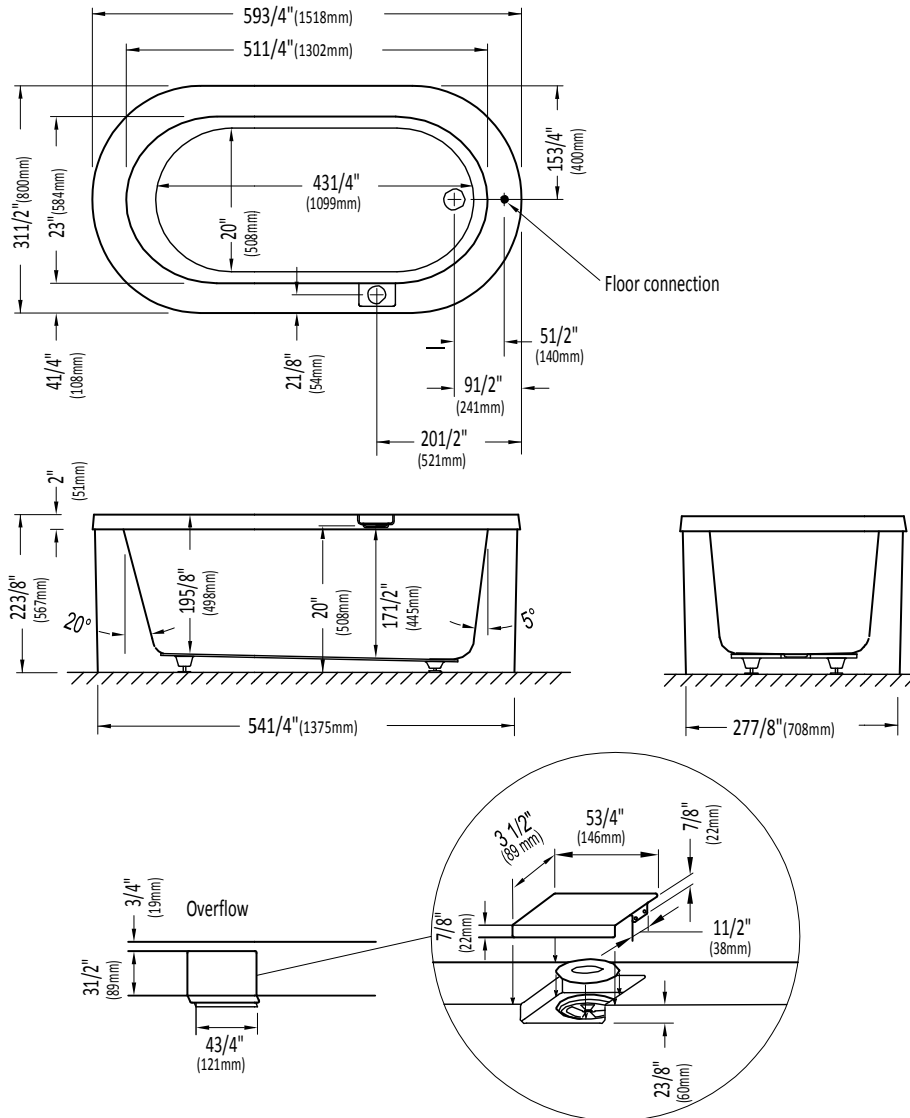

Produits Neptune

RUBY3260

Bathtub

* All dimensions are approximate and subject to change without notice. Please refer to the installation guide before beginning the installation