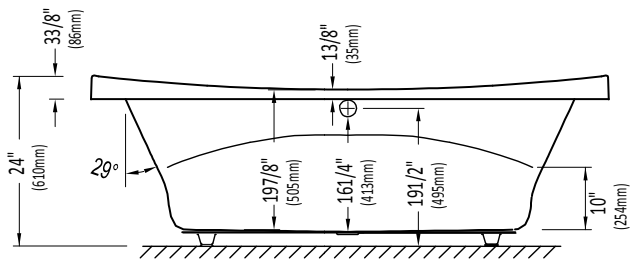

Produits Neptune

REVELATION4272

Bathtub

* A bathtub fitted with back jets can cause the pump to protrude by approximately 3" from the overall dimension.

** All dimensions are approximate and subject to change without notice. Please refer to the installation guide before beginning the installation