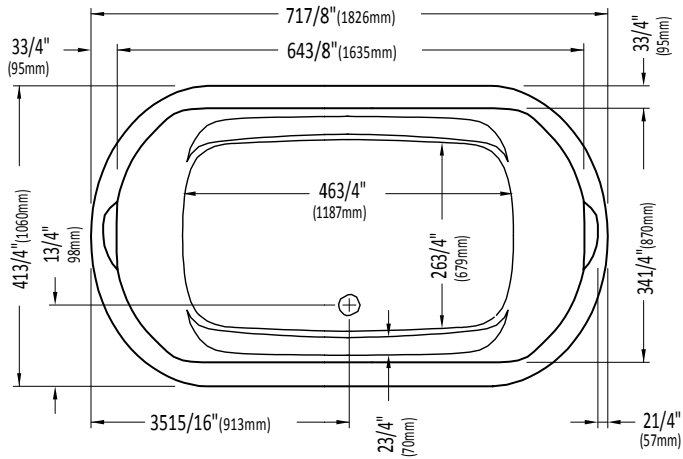

Produits Neptune

REVELATION4272

Bathtub

* A bathtub fitted with back jets can cause the pump to protrude by approximately 3" from the overall dimension.

** All dimensions are approximate and subject to change without notice. Please refer to the installation guide before beginning the installation