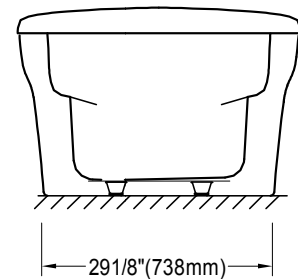

Produits Neptune

REVELATION3672F

Bathtub

Right view

* All dimensions are approximate and subject to change without notice. Please refer to the installation guide before beginning the installation