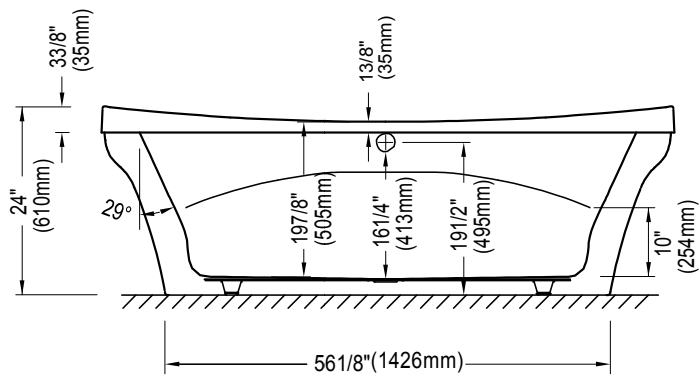

Produits Neptune

REVELATION3672F

Bathtub

Right view

* All dimensions are approximate and subject to change without notice. Please refer to the installation guide before beginning the installation