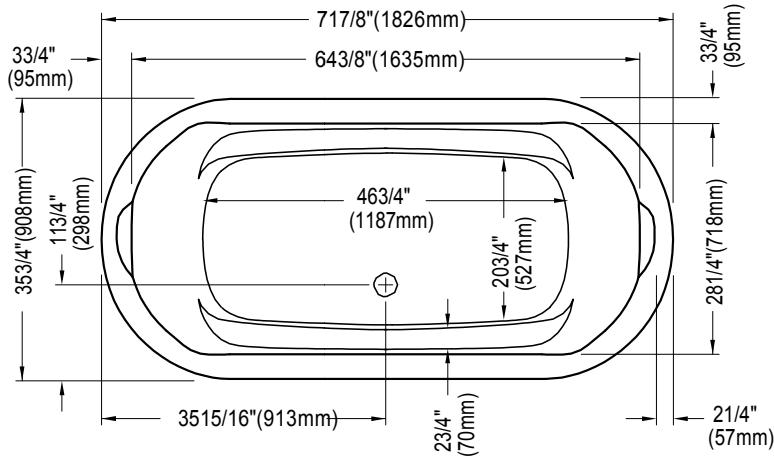

Produits Neptune

REVELATION3672F

Bathtub

Right view

* All dimensions are approximate and subject to change without notice. Please refer to the installation guide before beginning the installation