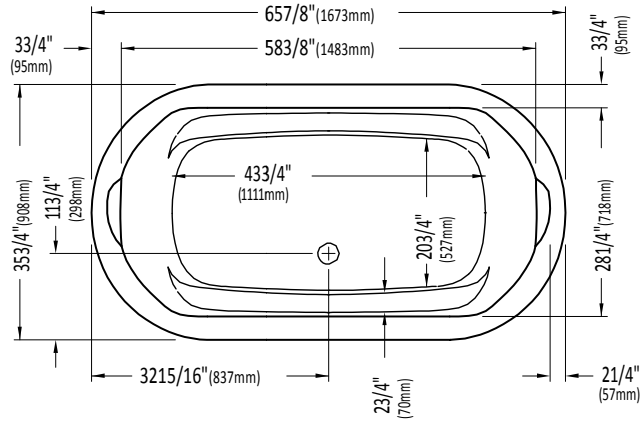

## Bathtub

\* A bathtub fitted with back jets can cause the pump to protrude by approximately 3" from the overall dimension.

\*\* All dimensions are approximate and subject to change without notice. Please refer to the installation guide before beginning the installation