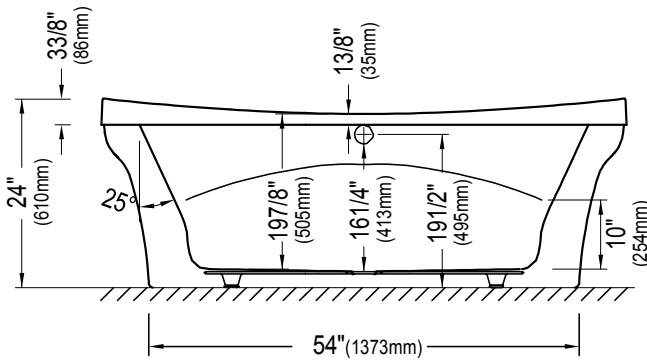

Produits Neptune

REVELATION3666F

Bathtub

Right view

* All dimensions are approximate and subject to change without notice. Please refer to the installation guide before beginning the installation