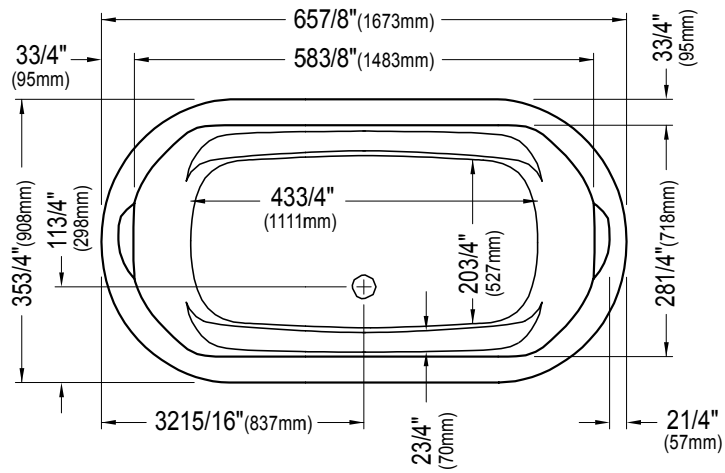

Produits Neptune

REVELATION3666F

Bathtub

Right view

* All dimensions are approximate and subject to change without notice. Please refer to the installation guide before beginning the installation