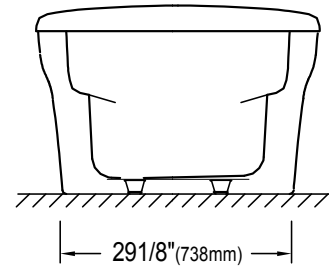

Produits Neptune

REVELATION3666F

Bathtub

Right view

* All dimensions are approximate and subject to change without notice. Please refer to the installation guide before beginning the installation