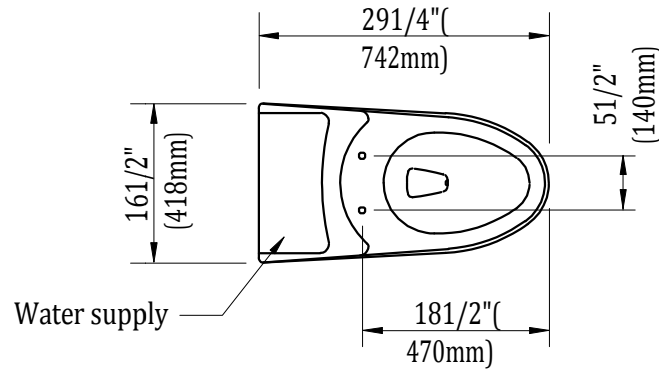

Produits Neptune

PARIS FB1696

One-piece Toilet

* All dimensions are approximate and subject to change without notice.
Please refer to the installation guide before beginning the installation.

ADA Compliant
B651-04