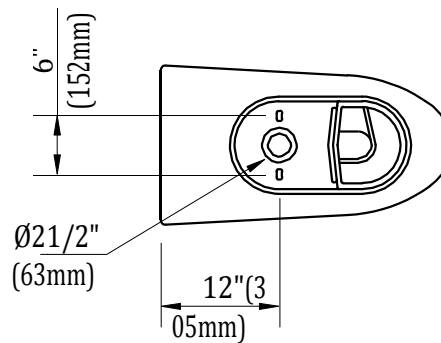

Produits Neptune

PARIS FB1696

One-piece Toilet

* All dimensions are approximate and subject to change without notice.
Please refer to the installation guide before beginning the installation.

ADA Compliant
B651-04