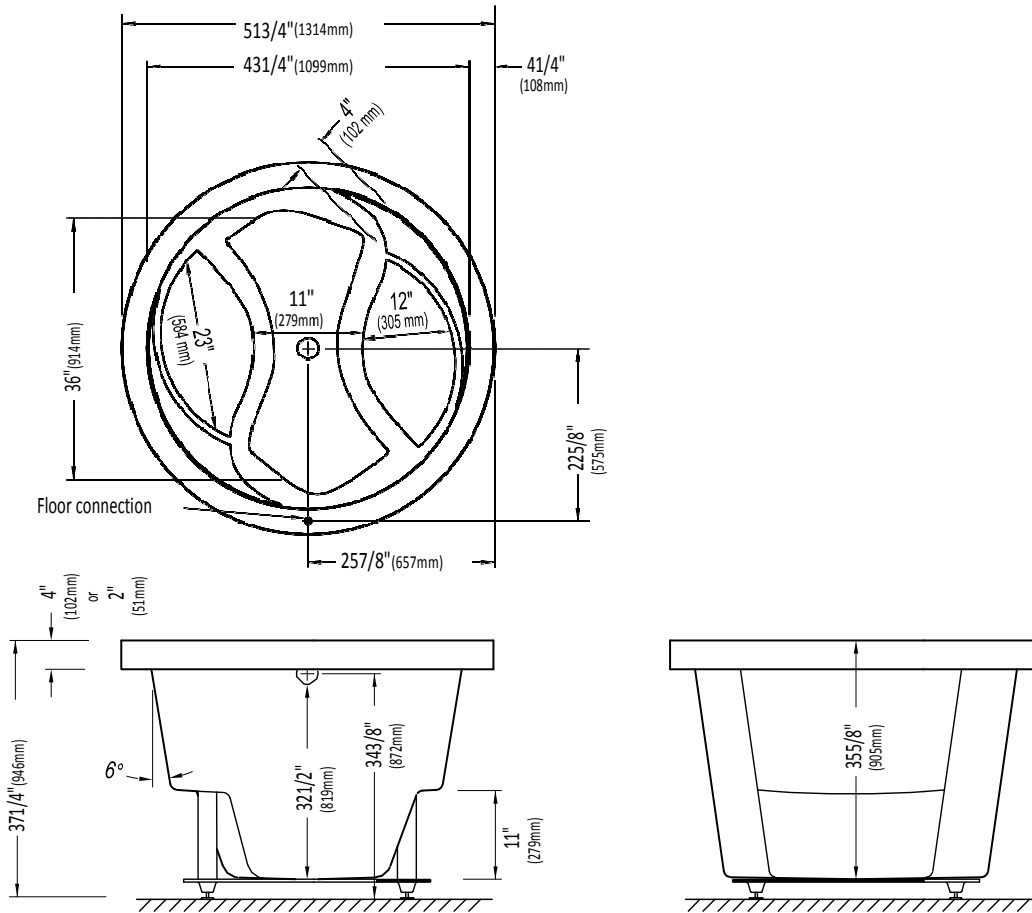

## Bathtub

\* A bathtub fitted with back jets can cause the pump to protrude by approximately 3" from the overall dimension.

\*\* All dimensions are approximate and subject to change without notice. Please refer to the installation guide before beginning the installation