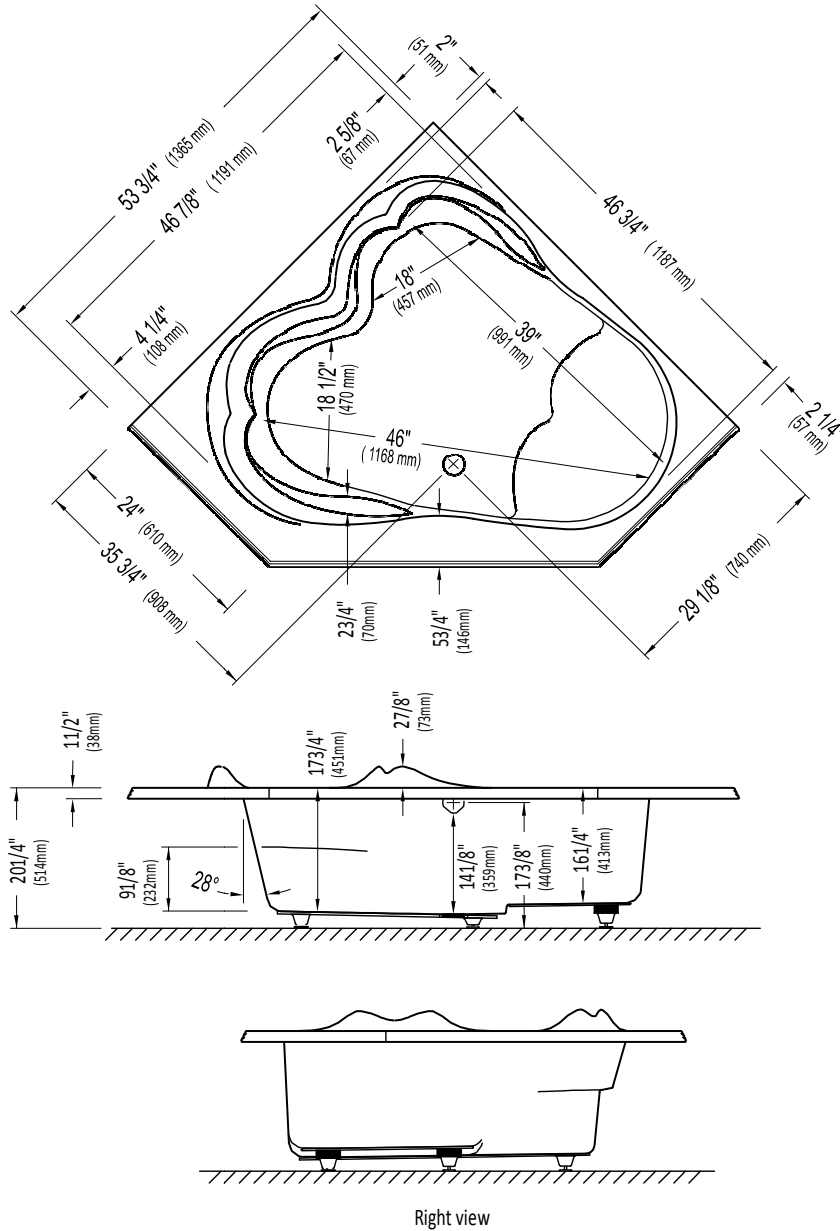

Produits Neptune

ORPHEE

Bathtub

* A bathtub fitted with back jets can cause the pump to protrude by approximately 3" from the overall dimension.

** All dimensions are approximate and subject to change without notice. Please refer to the installation guide before beginning the installation