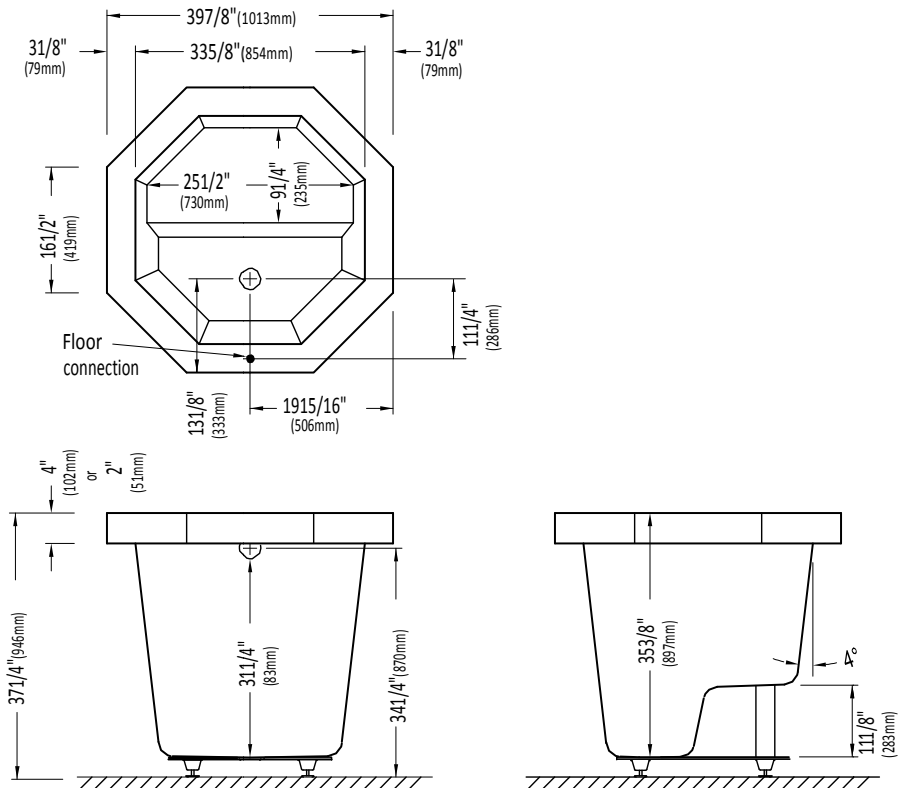

Produits Neptune

NAGANO

Bathtub

* A bathtub fitted with back jets can cause the pump to protrude by approximately 3" from the overall dimension.

** All dimensions are approximate and subject to change without notice. Please refer to the installation guide before beginning the installation