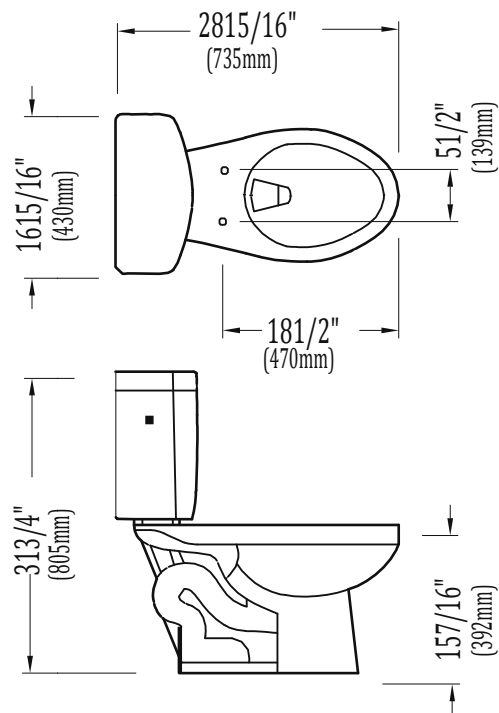

Produits Neptune

MALAGA

Two - piece toilet

* All dimensions are approximate and subject to change without notice.
Please refer to the installation guide before beginning the installation.

ADACompliant
B651-04