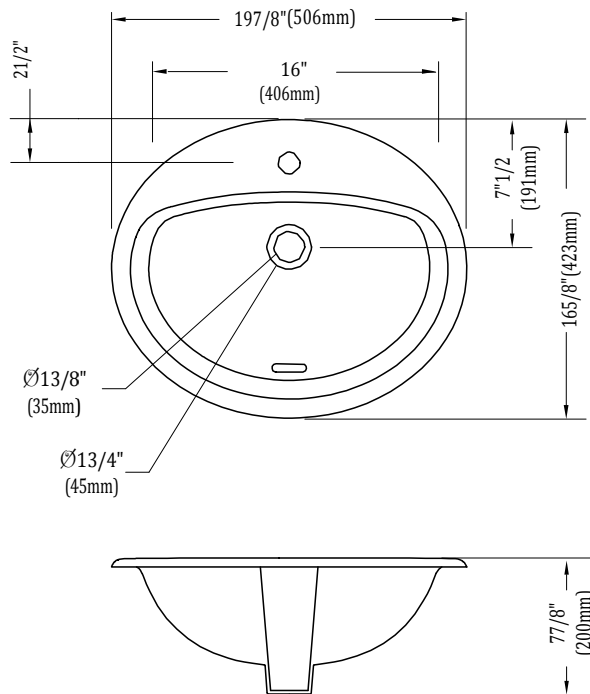

Produits Neptune

LIDO FP4601B-1

Drop-in Sink

* All dimensions are approximate and subject to change without notice.
Please refer to the installation guide before beginning the installation.