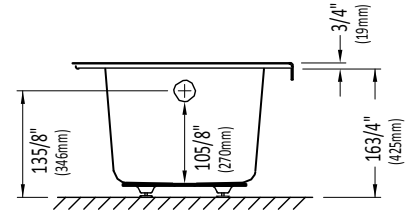

Produits Neptune

LAURA

LEFT DRAIN WITH SEAT WITHOUT SKIRT

Bathtub

* A bathtub fitted with back jets can cause the pump to protrude by approximately 3" from the overall dimension.

** All dimensions are approximate and subject to change without notice. Please refer to the installation guide before beginning the installation

Produits Neptune

LAURA

RIGHT DRAIN WITH SEAT WITHOUT SKIRT

Bathtub

* A bathtub fitted with back jets can cause the pump to protrude by approximately 3" from the overall dimension.

** All dimensions are approximate and subject to change without notice. Please refer to the installation guide before beginning the installation

Produits Neptune

LAURA

LEFT DRAIN WITHOUT SKIRT

Bathtub

* A bathtub fitted with back jets can cause the pump to protrude by approximately 3" from the overall dimension.

** All dimensions are approximate and subject to change without notice. Please refer to the installation guide before beginning the installation

Produits Neptune

LAURA

RIGHT DRAIN WITHOUT SKIRT

Bathtub

* A bathtub fitted with back jets can cause the pump to protrude by approximately 3" from the overall dimension.

** All dimensions are approximate and subject to change without notice. Please refer to the installation guide before beginning the installation