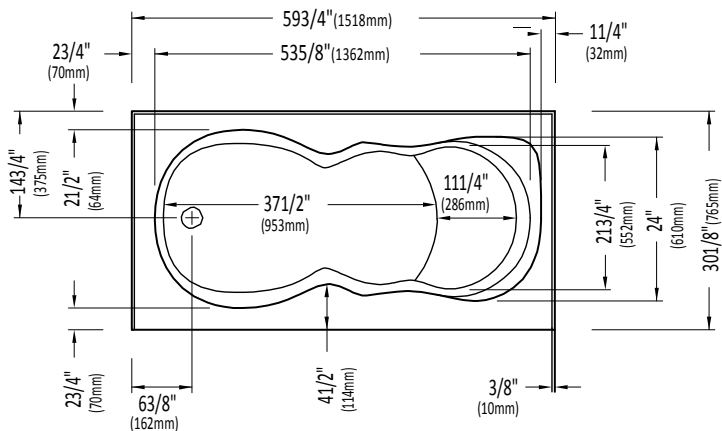

Produits Neptune

LAURA

LEFT DRAIN WITH SEAT WITHOUT SKIRT

Bathtub

* A bathtub fitted with back jets can cause the pump to protrude by approximately 3" from the overall dimension.

** All dimensions are approximate and subject to change without notice. Please refer to the installation guide before beginning the installation

Produits Neptune

LAURA

RIGHT DRAIN WITH SEAT WITHOUT SKIRT

Bathtub

* A bathtub fitted with back jets can cause the pump to protrude by approximately 3" from the overall dimension.

** All dimensions are approximate and subject to change without notice. Please refer to the installation guide before beginning the installation

Produits Neptune

LAURA

LEFT DRAIN WITHOUT SKIRT

Bathtub

* A bathtub fitted with back jets can cause the pump to protrude by approximately 3" from the overall dimension.

** All dimensions are approximate and subject to change without notice. Please refer to the installation guide before beginning the installation

Produits Neptune

LAURA

RIGHT DRAIN WITHOUT SKIRT

Bathtub

* A bathtub fitted with back jets can cause the pump to protrude by approximately 3" from the overall dimension.

** All dimensions are approximate and subject to change without notice. Please refer to the installation guide before beginning the installation