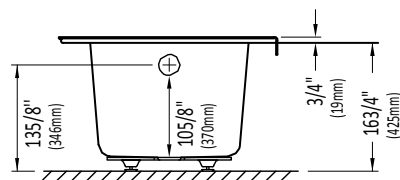

Produits Neptune

LAURA

LEFT DRAIN WITH SEAT WITHOUT SKIRT

Bathtub

* A bathtub fitted with back jets can cause the pump to protrude by approximately 3" from the overall dimension.

** All dimensions are approximate and subject to change without notice. Please refer to the installation guide before beginning the installation

Produits Neptune

LAURA

RIGHT DRAIN WITH SEAT WITHOUT SKIRT

Bathtub

* A bathtub fitted with back jets can cause the pump to protrude by approximately 3" from the overall dimension.

** All dimensions are approximate and subject to change without notice. Please refer to the installation guide before beginning the installation

Produits Neptune

LAURA

LEFT DRAIN WITHOUT SKIRT

Bathtub

* A bathtub fitted with back jets can cause the pump to protrude by approximately 3" from the overall dimension.

** All dimensions are approximate and subject to change without notice. Please refer to the installation guide before beginning the installation

Produits Neptune

LAURA

RIGHT DRAIN WITHOUT SKIRT

Bathtub

* A bathtub fitted with back jets can cause the pump to protrude by approximately 3" from the overall dimension.

** All dimensions are approximate and subject to change without notice. Please refer to the installation guide before beginning the installation