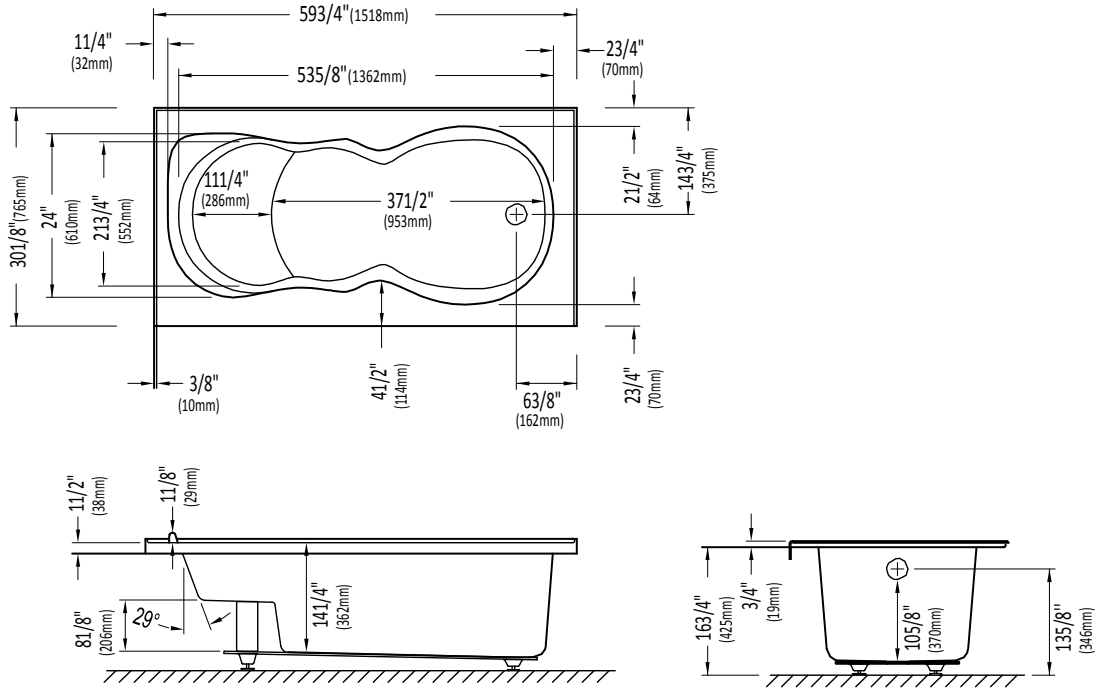

Produits Neptune

LAURA

LEFT DRAIN WITH SEAT WITHOUT SKIRT

Bathtub

* A bathtub fitted with back jets can cause the pump to protrude by approximately 3" from the overall dimension.

** All dimensions are approximate and subject to change without notice. Please refer to the installation guide before beginning the installation

Produits Neptune

LAURA

RIGHT DRAIN WITH SEAT WITHOUT SKIRT

Bathtub

* A bathtub fitted with back jets can cause the pump to protrude by approximately 3" from the overall dimension.

** All dimensions are approximate and subject to change without notice. Please refer to the installation guide before beginning the installation

Produits Neptune

LAURA

LEFT DRAIN WITHOUT SKIRT

Bathtub

* A bathtub fitted with back jets can cause the pump to protrude by approximately 3" from the overall dimension.

** All dimensions are approximate and subject to change without notice. Please refer to the installation guide before beginning the installation

Produits Neptune

LAURA

RIGHT DRAIN WITHOUT SKIRT

Bathtub

* A bathtub fitted with back jets can cause the pump to protrude by approximately 3" from the overall dimension.

** All dimensions are approximate and subject to change without notice. Please refer to the installation guide before beginning the installation