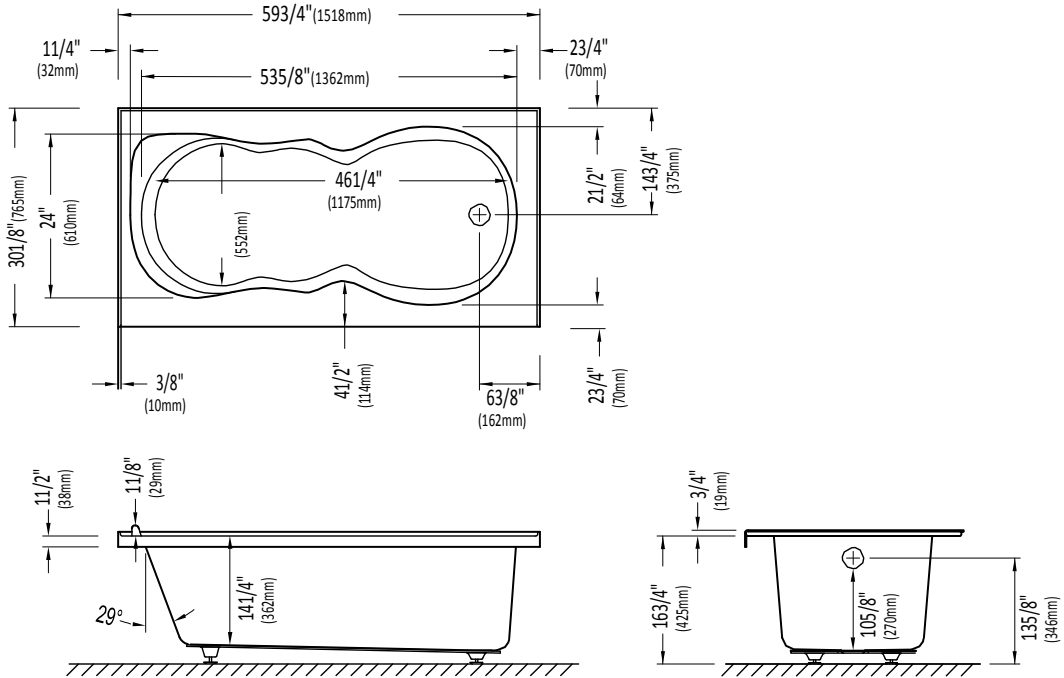

Produits Neptune

LAURA

LEFT DRAIN WITH SEAT WITHOUT SKIRT

Bathtub

* A bathtub fitted with back jets can cause the pump to protrude by approximately 3" from the overall dimension.

** All dimensions are approximate and subject to change without notice. Please refer to the installation guide before beginning the installation

Produits Neptune

LAURA

RIGHT DRAIN WITH SEAT WITHOUT SKIRT

Bathtub

* A bathtub fitted with back jets can cause the pump to protrude by approximately 3" from the overall dimension.

** All dimensions are approximate and subject to change without notice. Please refer to the installation guide before beginning the installation

Produits Neptune

LAURA

LEFT DRAIN WITHOUT SKIRT

Bathtub

* A bathtub fitted with back jets can cause the pump to protrude by approximately 3" from the overall dimension.

** All dimensions are approximate and subject to change without notice. Please refer to the installation guide before beginning the installation

Produits Neptune

LAURA

RIGHT DRAIN WITHOUT SKIRT

Bathtub

* A bathtub fitted with back jets can cause the pump to protrude by approximately 3" from the overall dimension.

** All dimensions are approximate and subject to change without notice. Please refer to the installation guide before beginning the installation