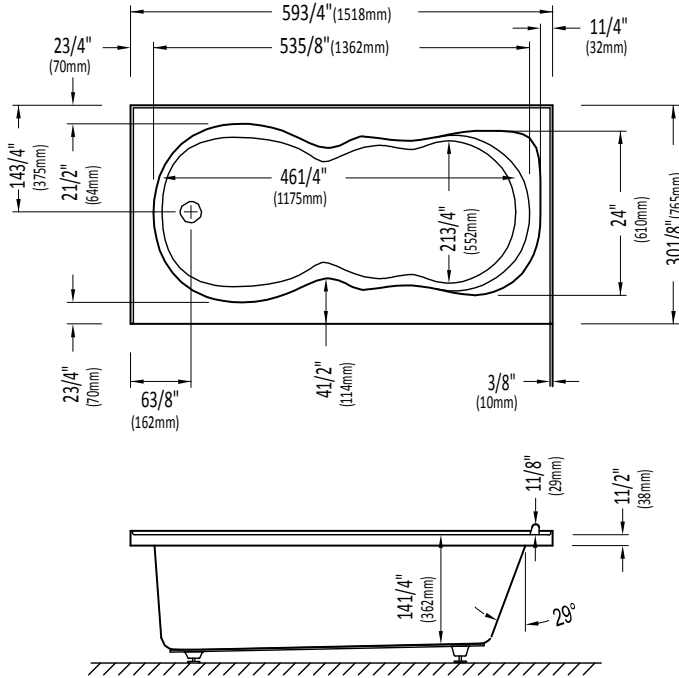

Produits Neptune

LAURA

LEFT DRAIN WITH SEAT WITHOUT SKIRT

Bathtub

* A bathtub fitted with back jets can cause the pump to protrude by approximately 3" from the overall dimension.

** All dimensions are approximate and subject to change without notice. Please refer to the installation guide before beginning the installation

Produits Neptune

LAURA

RIGHT DRAIN WITH SEAT WITHOUT SKIRT

Bathtub

* A bathtub fitted with back jets can cause the pump to protrude by approximately 3" from the overall dimension.

** All dimensions are approximate and subject to change without notice. Please refer to the installation guide before beginning the installation

Produits Neptune

LAURA

LEFT DRAIN WITHOUT SKIRT

Bathtub

* A bathtub fitted with back jets can cause the pump to protrude by approximately 3" from the overall dimension.

** All dimensions are approximate and subject to change without notice. Please refer to the installation guide before beginning the installation

Produits Neptune

LAURA

RIGHT DRAIN WITHOUT SKIRT

Bathtub

* A bathtub fitted with back jets can cause the pump to protrude by approximately 3" from the overall dimension.

** All dimensions are approximate and subject to change without notice. Please refer to the installation guide before beginning the installation