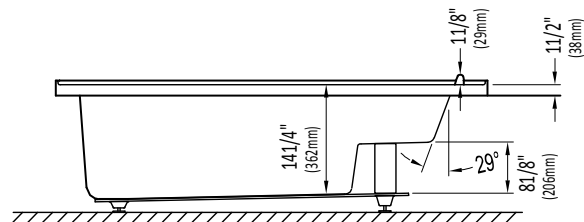

Produits Neptune

LAURA

LEFT DRAIN WITH SEAT WITHOUT SKIRT

Bathtub

* A bathtub fitted with back jets can cause the pump to protrude by approximately 3" from the overall dimension.

** All dimensions are approximate and subject to change without notice. Please refer to the installation guide before beginning the installation

Produits Neptune

LAURA

RIGHT DRAIN WITH SEAT WITHOUT SKIRT

Bathtub

* A bathtub fitted with back jets can cause the pump to protrude by approximately 3" from the overall dimension.

** All dimensions are approximate and subject to change without notice. Please refer to the installation guide before beginning the installation

Produits Neptune

LAURA

LEFT DRAIN WITHOUT SKIRT

Bathtub

* A bathtub fitted with back jets can cause the pump to protrude by approximately 3" from the overall dimension.

** All dimensions are approximate and subject to change without notice. Please refer to the installation guide before beginning the installation

Produits Neptune

LAURA

RIGHT DRAIN WITHOUT SKIRT

Bathtub

* A bathtub fitted with back jets can cause the pump to protrude by approximately 3" from the overall dimension.

** All dimensions are approximate and subject to change without notice. Please refer to the installation guide before beginning the installation