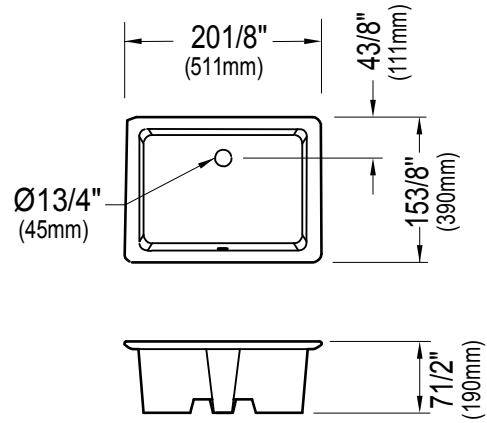

Produits Neptune

KARARA FP4645-1

Under mount Sink

* All dimensions are approximate and subject to change without notice.
Please refer to the installation guide before beginning the installation.