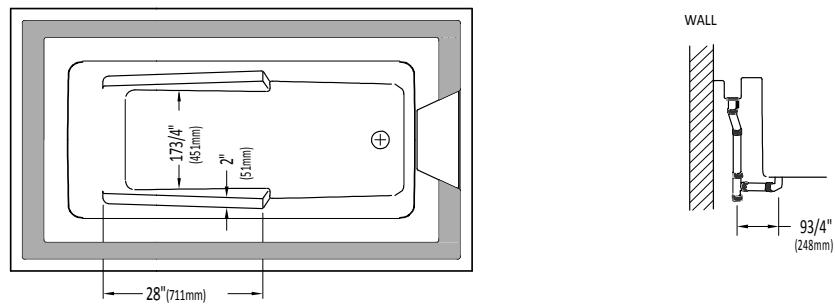

Produits Neptune

KARA

WITH OR WITHOUT ARMRESTS

Bathtub

Without armrests

With armrests

* A bathtub fitted with back jets can cause the pump to protrude by approximately 3" from the overall dimension.

** All dimensions are approximate and subject to change without notice. Please refer to the installation guide before beginning the installation