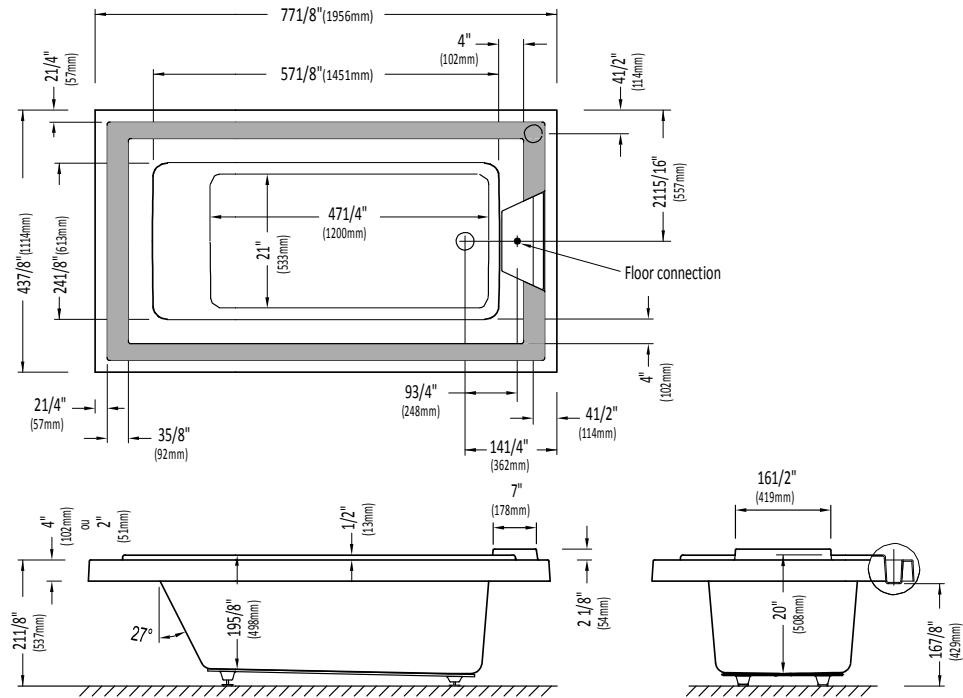

Produits Neptune

KARA

WITH OR WITHOUT ARMRESTS

Bathtub

Without armrests

With armrests

* A bathtub fitted with back jets can cause the pump to protrude by approximately 3" from the overall dimension.

** All dimensions are approximate and subject to change without notice. Please refer to the installation guide before beginning the installation