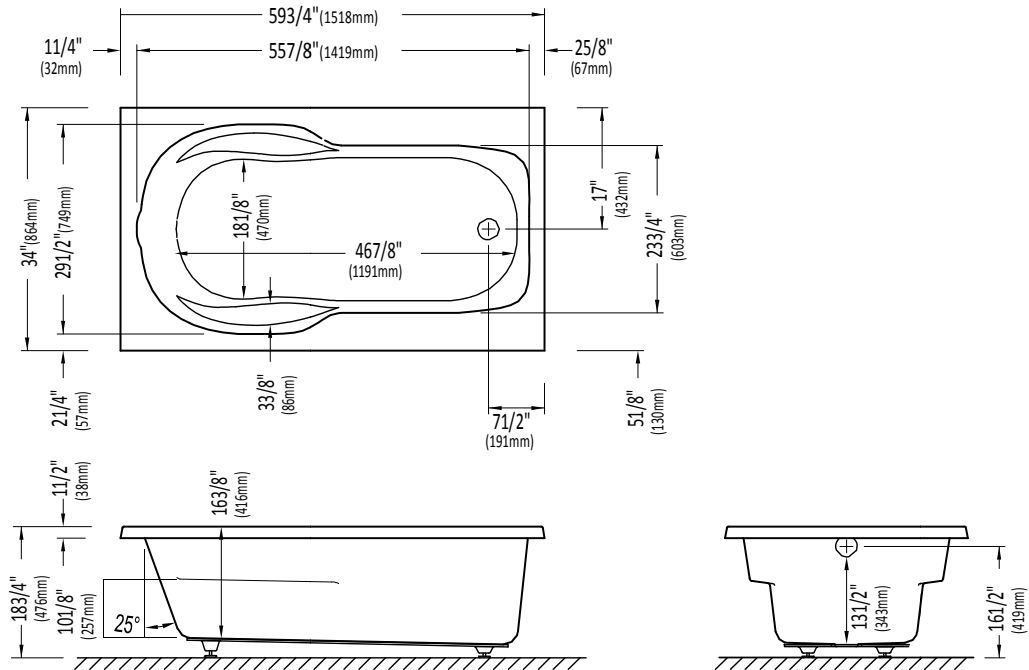

Produits Neptune

JULIA

Bathtub

* A bathtub fitted with back jets can cause the pump to protrude by approximately 3" from the overall dimension.

** All dimensions are approximate and subject to change without notice. Please refer to the installation guide before beginning the installation