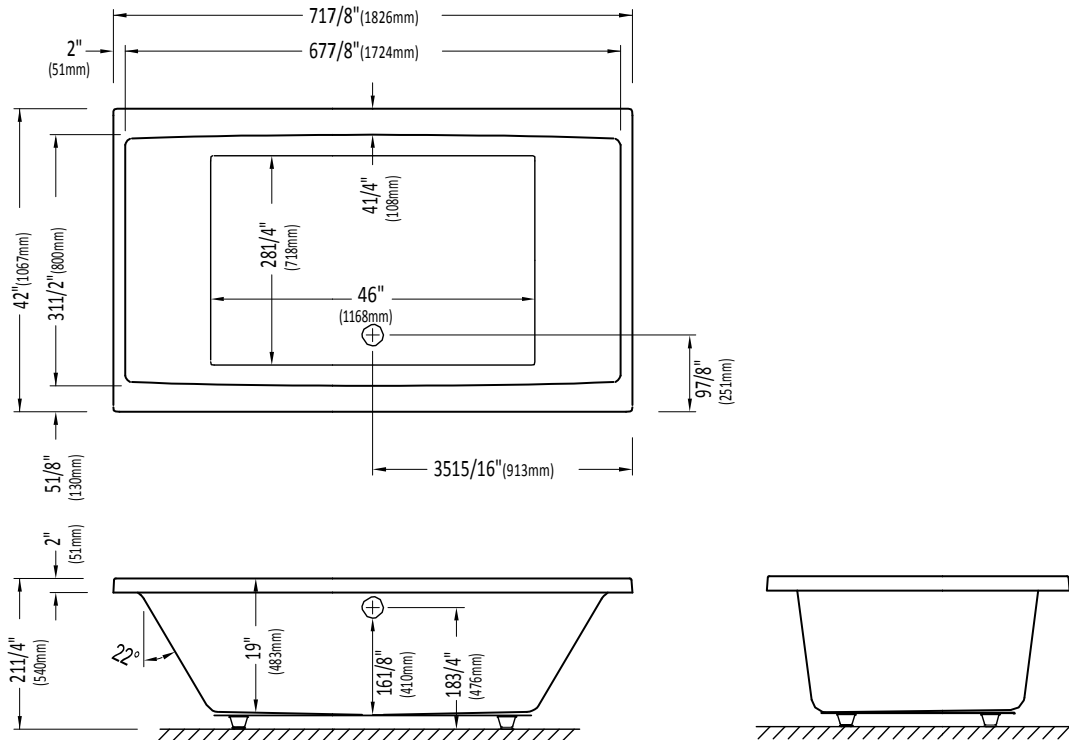

Produits Neptune

JADE4272

Bathtub

* A bathtub fitted with back jets can cause the pump to protrude by approximately 3" from the overall dimension.

** All dimensions are approximate and subject to change without notice. Please refer to the installation guide before beginning the installation