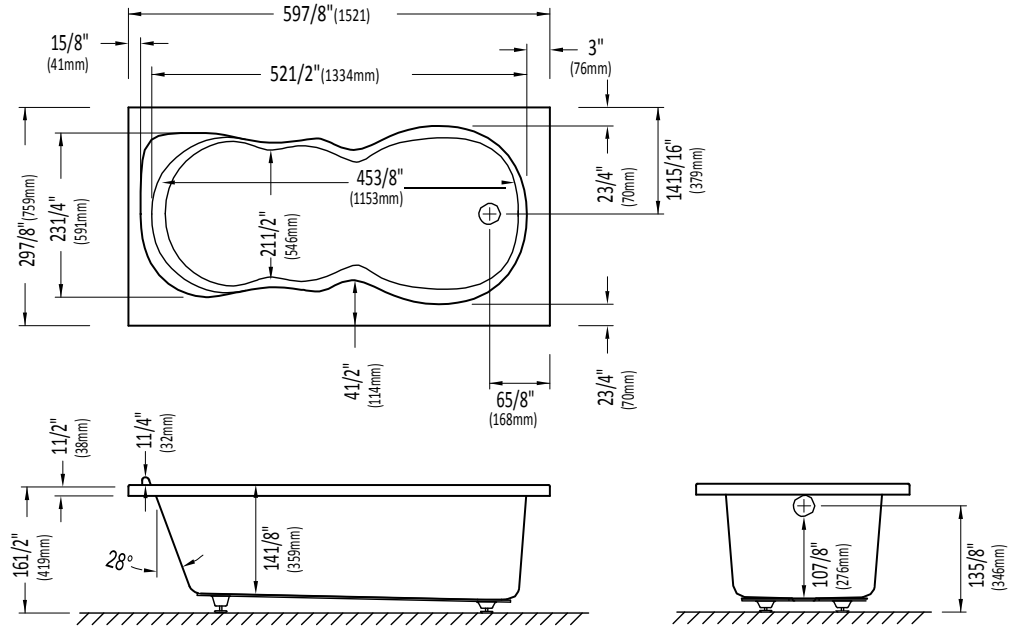

Produits Neptune

EVA

DROP-IN WITH SEAT

Bathtub

* A bathtub fitted with back jets can cause the pump to protrude by approximately 3" from the overall dimension.

** All dimensions are approximate and subject to change without notice. Please refer to the installation guide before beginning the installation

Produits Neptune

EVA DROP-IN Bathtub

* A bathtub fitted with back jets can cause the pump to protrude by approximately 3" from the overall dimension.

** All dimensions are approximate and subject to change without notice. Please refer to the installation guide before beginning the installation