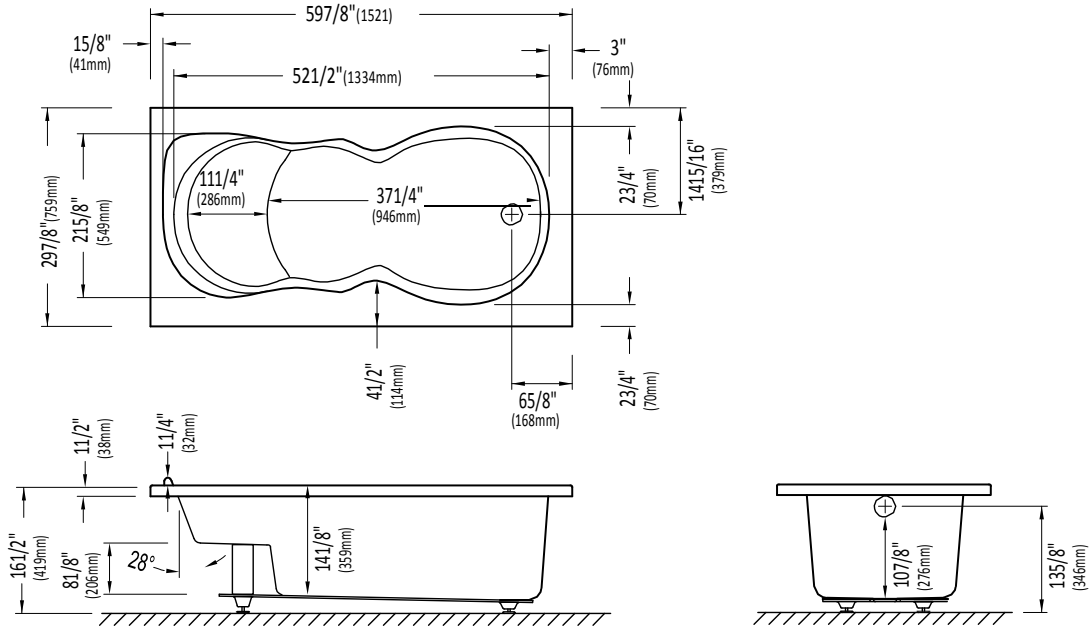

Produits Neptune

EVA

DROP-IN WITH SEAT

Bathtub

* A bathtub fitted with back jets can cause the pump to protrude by approximately 3" from the overall dimension.

** All dimensions are approximate and subject to change without notice. Please refer to the installation guide before beginning the installation

Produits Neptune

EVA DROP-IN Bathtub

* A bathtub fitted with back jets can cause the pump to protrude by approximately 3" from the overall dimension.

** All dimensions are approximate and subject to change without notice. Please refer to the installation guide before beginning the installation