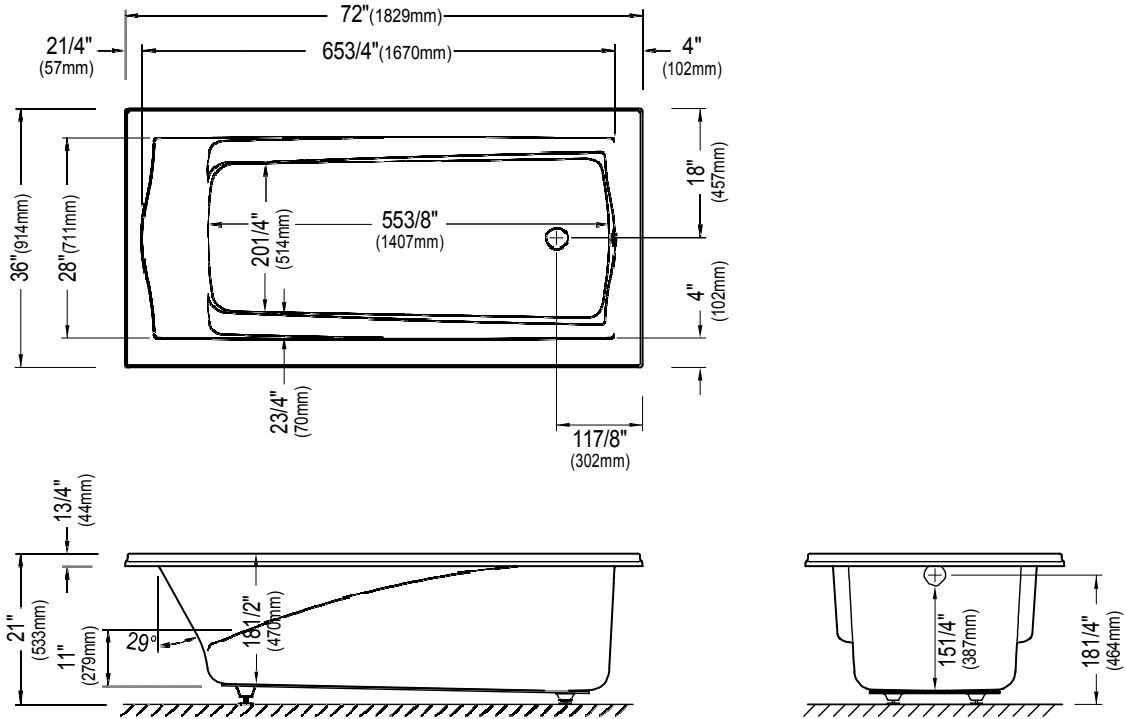

# DELIGHT3672

DROP-IN

Bathtub

\* A bathtub fitted with back jets can cause the pump to protrude by approximately 3" from the overall dimension.

\*\* All dimensions are approximate and subject to change without notice. Please refer to the installation guide before beginning the installation

# DELIGHT3672

LEFT DRAIN WITH INTEGRATED TILING FLANGE

Bathtub

\* A bathtub fitted with back jets can cause the pump to protrude by approximately 3" from the overall dimension.

\*\* All dimensions are approximate and subject to change without notice. Please refer to the installation guide before beginning the installation

## DELIGHT3672

RIGHT DRAIN WITH INTEGRATED TILING FLANGE

Bathtub

\* A bathtub fitted with back jets can cause the pump to protrude by approximately 3" from the overall dimension.

\*\* All dimensions are approximate and subject to change without notice. Please refer to the installation guide before beginning the installation