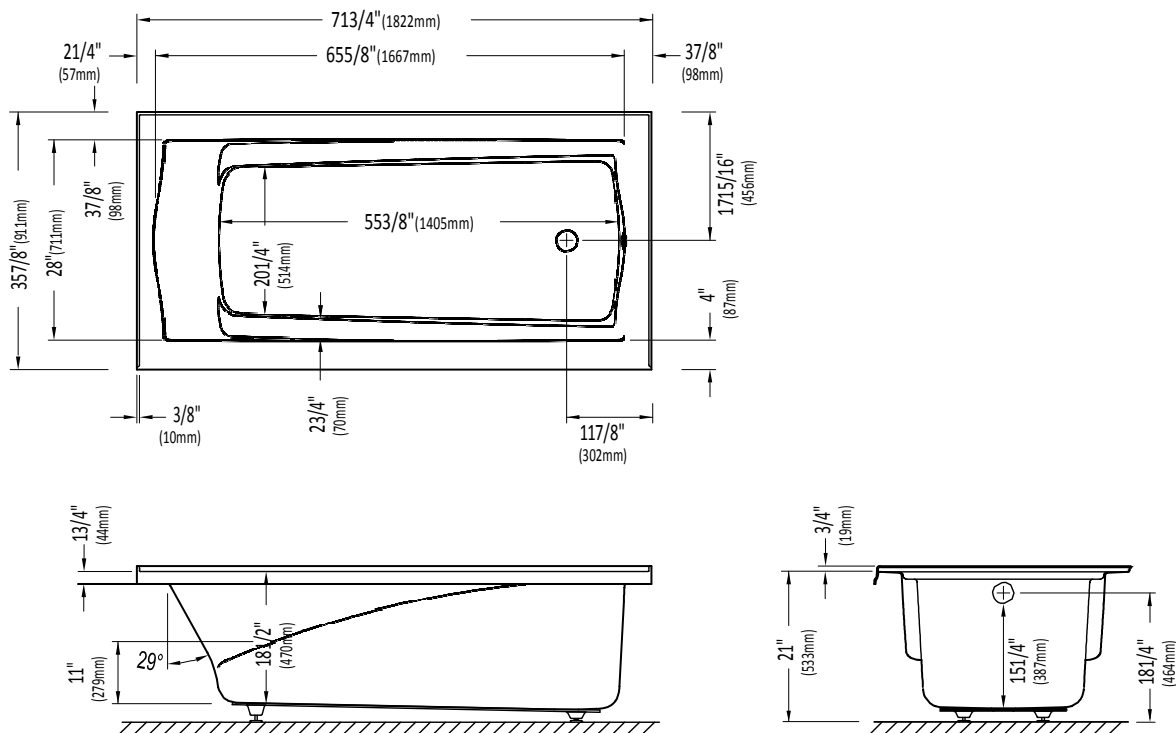

# DELIGHT3672

DROP-IN

Bathtub

\* A bathtub fitted with back jets can cause the pump to protrude by approximately 3" from the overall dimension.

\*\* All dimensions are approximate and subject to change without notice. Please refer to the installation guide before beginning the installation

# DELIGHT3672

LEFT DRAIN WITH INTEGRATED TILING FLANGE

Bathtub

\* A bathtub fitted with back jets can cause the pump to protrude by approximately 3" from the overall dimension.

\*\* All dimensions are approximate and subject to change without notice. Please refer to the installation guide before beginning the installation

## DELIGHT3672

RIGHT DRAIN WITH INTEGRATED TILING FLANGE

Bathtub

\* A bathtub fitted with back jets can cause the pump to protrude by approximately 3" from the overall dimension.

\*\* All dimensions are approximate and subject to change without notice. Please refer to the installation guide before beginning the installation