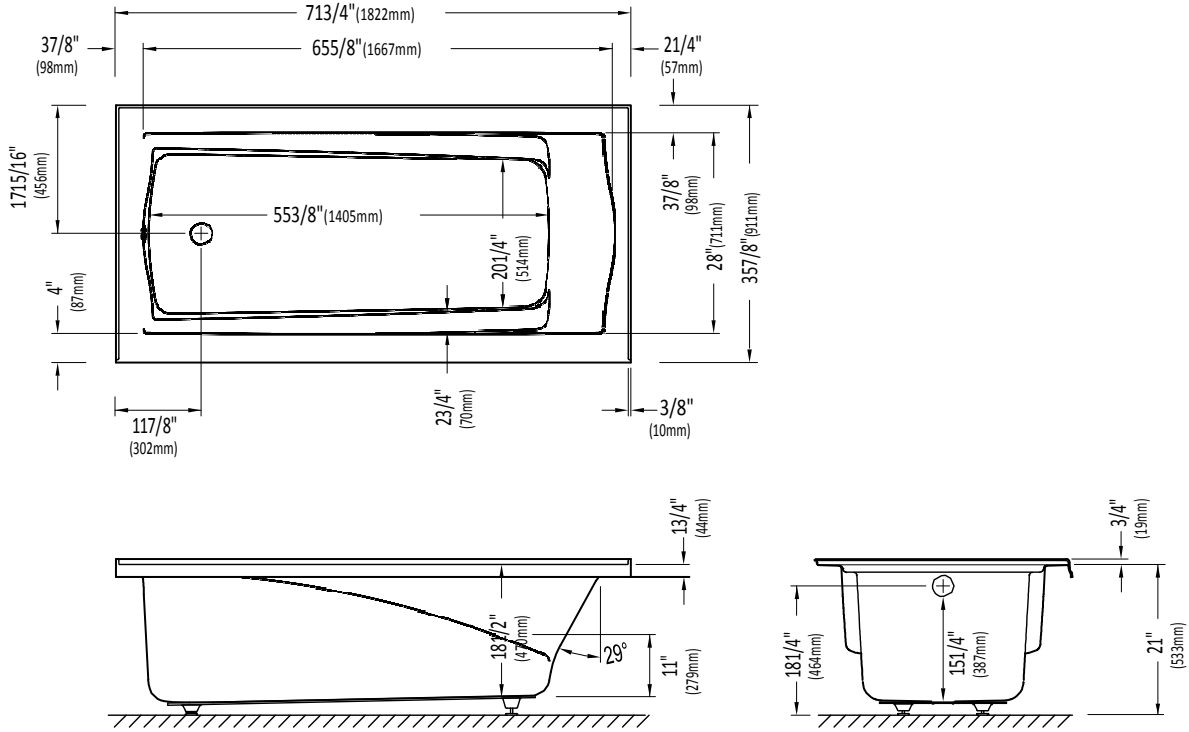

# DELIGHT3672

DROP-IN

Bathtub

\* A bathtub fitted with back jets can cause the pump to protrude by approximately 3" from the overall dimension.

\*\* All dimensions are approximate and subject to change without notice. Please refer to the installation guide before beginning the installation

# DELIGHT3672

LEFT DRAIN WITH INTEGRATED TILING FLANGE

Bathtub

\* A bathtub fitted with back jets can cause the pump to protrude by approximately 3" from the overall dimension.

\*\* All dimensions are approximate and subject to change without notice. Please refer to the installation guide before beginning the installation

## DELIGHT3672

RIGHT DRAIN WITH INTEGRATED TILING FLANGE

Bathtub

\* A bathtub fitted with back jets can cause the pump to protrude by approximately 3" from the overall dimension.

\*\* All dimensions are approximate and subject to change without notice. Please refer to the installation guide before beginning the installation