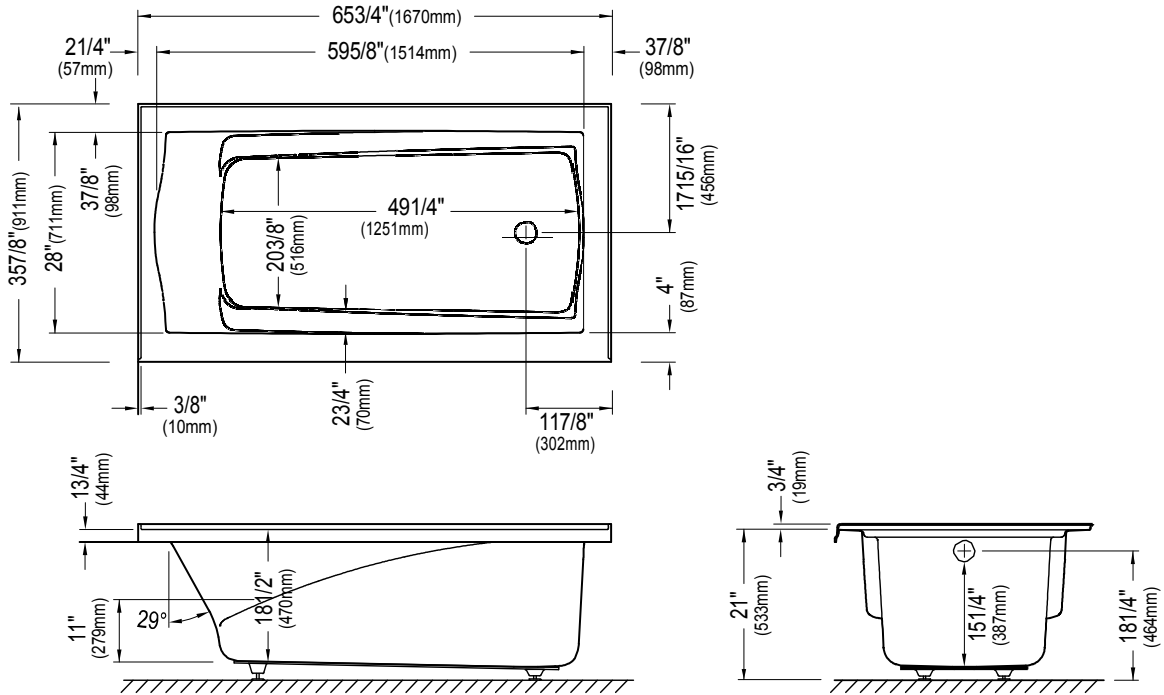

Produits Neptune

DELIGHT3666

DROP-IN

Bathtub

* A bathtub fitted with back jets can cause the pump to protrude by approximately 3" from the overall dimension.

** All dimensions are approximate and subject to change without notice. Please refer to the installation guide before beginning the installation

Produce Neptune

DELIGHT3666

LEFT DRAIN WITH INTEGRATED TILING FLANGE

Bathtub

* A bathtub fitted with back jets can cause the pump to protrude by approximately 3" from the overall dimension.

** All dimensions are approximate and subject to change without notice. Please refer to the installation guide before beginning the installation

Produce Neptune

DELIGHT3666

RIGHT DRAIN WITH INTEGRATED TILING FLANGE

Bathtub

* A bathtub fitted with back jets can cause the pump to protrude by approximately 3" from the overall dimension.

** All dimensions are approximate and subject to change without notice. Please refer to the installation guide before beginning the installation