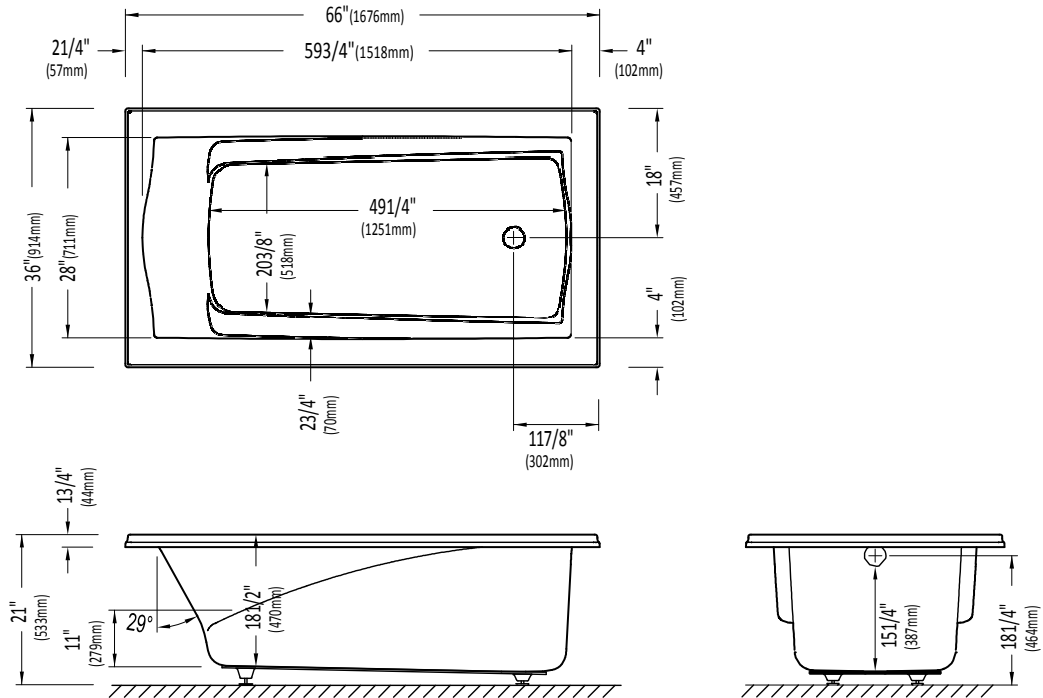

Produits Neptune

DELIGHT3666

DROP-IN

Bathtub

* A bathtub fitted with back jets can cause the pump to protrude by approximately 3" from the overall dimension.

** All dimensions are approximate and subject to change without notice. Please refer to the installation guide before beginning the installation

Produce Neptune

DELIGHT3666

LEFT DRAIN WITH INTEGRATED TILING FLANGE

Bathtub

* A bathtub fitted with back jets can cause the pump to protrude by approximately 3" from the overall dimension.

** All dimensions are approximate and subject to change without notice. Please refer to the installation guide before beginning the installation

Produce Neptune

DELIGHT3666

RIGHT DRAIN WITH INTEGRATED TILING FLANGE

Bathtub

* A bathtub fitted with back jets can cause the pump to protrude by approximately 3" from the overall dimension.

** All dimensions are approximate and subject to change without notice. Please refer to the installation guide before beginning the installation