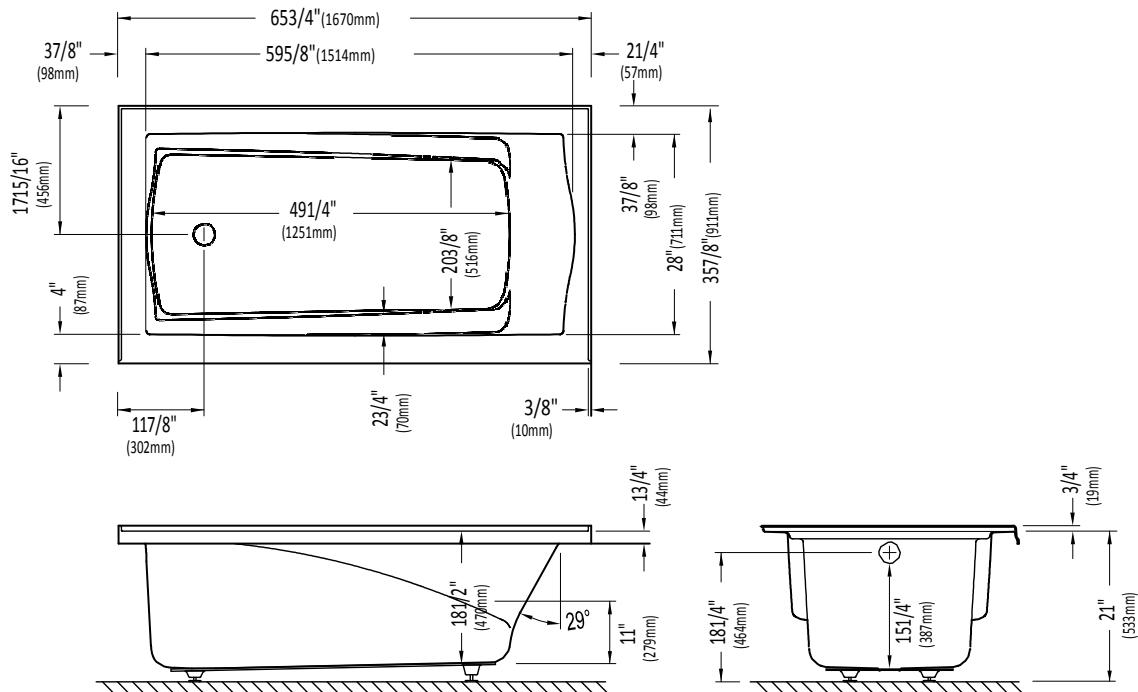

Produits Neptune

DELIGHT3666

DROP-IN

Bathtub

* A bathtub fitted with back jets can cause the pump to protrude by approximately 3" from the overall dimension.

** All dimensions are approximate and subject to change without notice. Please refer to the installation guide before beginning the installation

Produce Neptune

DELIGHT3666

LEFT DRAIN WITH INTEGRATED TILING FLANGE

Bathtub

* A bathtub fitted with back jets can cause the pump to protrude by approximately 3" from the overall dimension.

** All dimensions are approximate and subject to change without notice. Please refer to the installation guide before beginning the installation

Produce Neptune

DELIGHT3666

RIGHT DRAIN WITH INTEGRATED TILING FLANGE

Bathtub

* A bathtub fitted with back jets can cause the pump to protrude by approximately 3" from the overall dimension.

** All dimensions are approximate and subject to change without notice. Please refer to the installation guide before beginning the installation