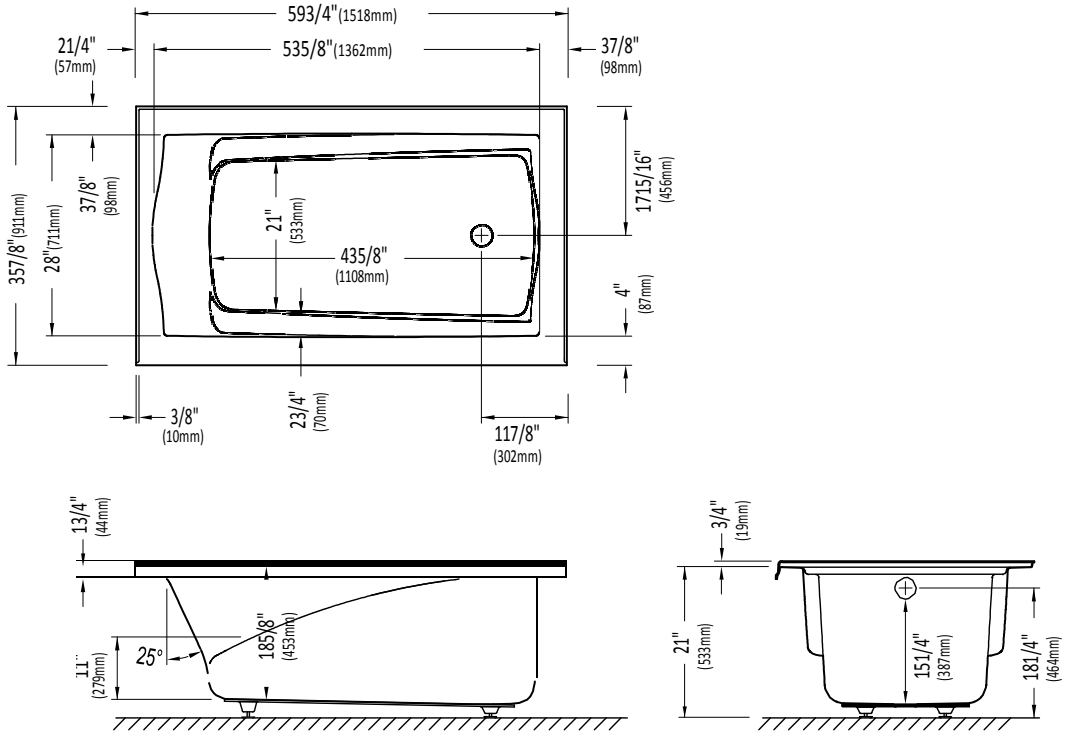

Produits Neptune

DELIGHT3660

DROP-IN

Bathtub

* A bathtub fitted with back jets can cause the pump to protrude by approximately 3" from the overall dimension.

** All dimensions are approximate and subject to change without notice. Please refer to the installation guide before beginning the installation

Produits Neptune

DELIGHT3660

LEFT DRAIN WITH INTEGRATED TILING FLANGE

Bathtub

* A bathtub fitted with back jets can cause the pump to protrude by approximately 3" from the overall dimension.

** All dimensions are approximate and subject to change without notice. Please refer to the installation guide before beginning the installation

Produits Neptune

DELIGHT3660

RIGHT DRAIN WITH INTEGRATED TILING FLANGE

Bathtub

* A bathtub fitted with back jets can cause the pump to protrude by approximately 3" from the overall dimension.

** All dimensions are approximate and subject to change without notice. Please refer to the installation guide before beginning the installation