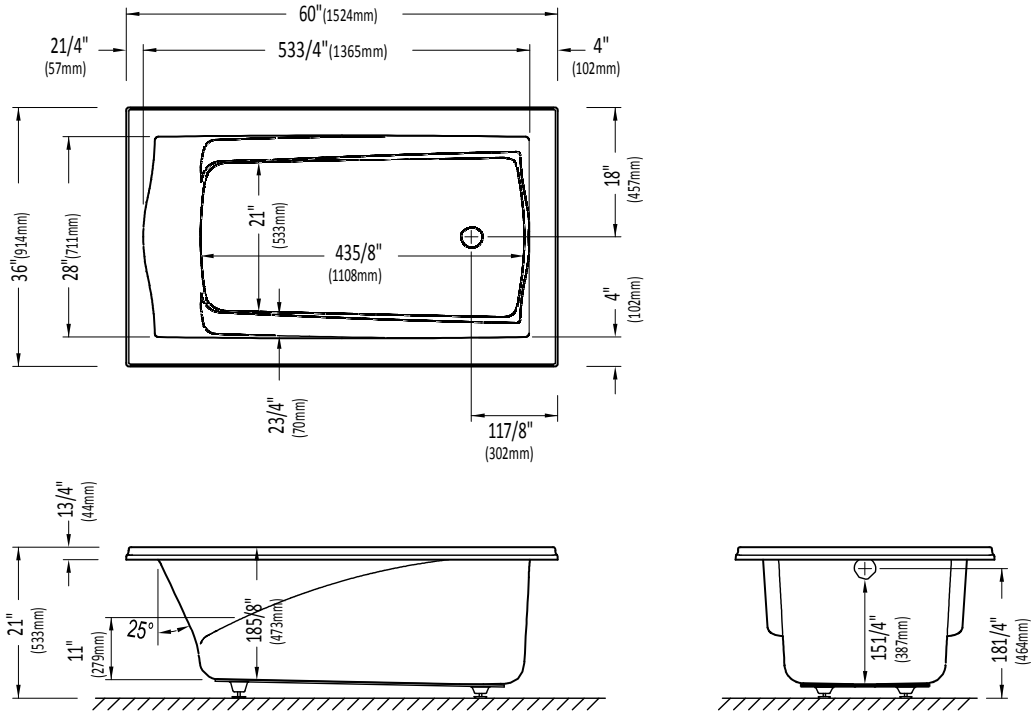

Produits Neptune

DELIGHT3660

DROP-IN

Bathtub

* A bathtub fitted with back jets can cause the pump to protrude by approximately 3" from the overall dimension.

** All dimensions are approximate and subject to change without notice. Please refer to the installation guide before beginning the installation

Produits Neptune

DELIGHT3660

LEFT DRAIN WITH INTEGRATED TILING FLANGE

Bathtub

* A bathtub fitted with back jets can cause the pump to protrude by approximately 3" from the overall dimension.

** All dimensions are approximate and subject to change without notice. Please refer to the installation guide before beginning the installation

Produits Neptune

DELIGHT3660

RIGHT DRAIN WITH INTEGRATED TILING FLANGE

Bathtub

* A bathtub fitted with back jets can cause the pump to protrude by approximately 3" from the overall dimension.

** All dimensions are approximate and subject to change without notice. Please refer to the installation guide before beginning the installation