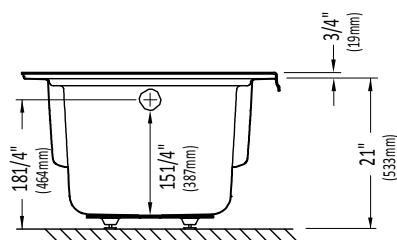

Produits Neptune

DELIGHT3660

DROP-IN

Bathtub

* A bathtub fitted with back jets can cause the pump to protrude by approximately 3" from the overall dimension.

** All dimensions are approximate and subject to change without notice. Please refer to the installation guide before beginning the installation

Produits Neptune

DELIGHT3660

LEFT DRAIN WITH INTEGRATED TILING FLANGE

Bathtub

* A bathtub fitted with back jets can cause the pump to protrude by approximately 3" from the overall dimension.

** All dimensions are approximate and subject to change without notice. Please refer to the installation guide before beginning the installation

Produits Neptune

DELIGHT3660

RIGHT DRAIN WITH INTEGRATED TILING FLANGE

Bathtub

* A bathtub fitted with back jets can cause the pump to protrude by approximately 3" from the overall dimension.

** All dimensions are approximate and subject to change without notice. Please refer to the installation guide before beginning the installation