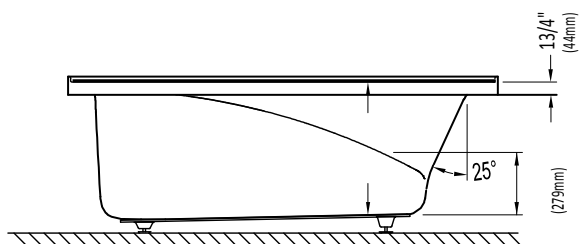

Produits Neptune

DELIGHT3660

DROP-IN

Bathtub

* A bathtub fitted with back jets can cause the pump to protrude by approximately 3" from the overall dimension.

** All dimensions are approximate and subject to change without notice. Please refer to the installation guide before beginning the installation

Produits Neptune

DELIGHT3660

LEFT DRAIN WITH INTEGRATED TILING FLANGE

Bathtub

* A bathtub fitted with back jets can cause the pump to protrude by approximately 3" from the overall dimension.

** All dimensions are approximate and subject to change without notice. Please refer to the installation guide before beginning the installation

Produits Neptune

DELIGHT3660

RIGHT DRAIN WITH INTEGRATED TILING FLANGE

Bathtub

* A bathtub fitted with back jets can cause the pump to protrude by approximately 3" from the overall dimension.

** All dimensions are approximate and subject to change without notice. Please refer to the installation guide before beginning the installation