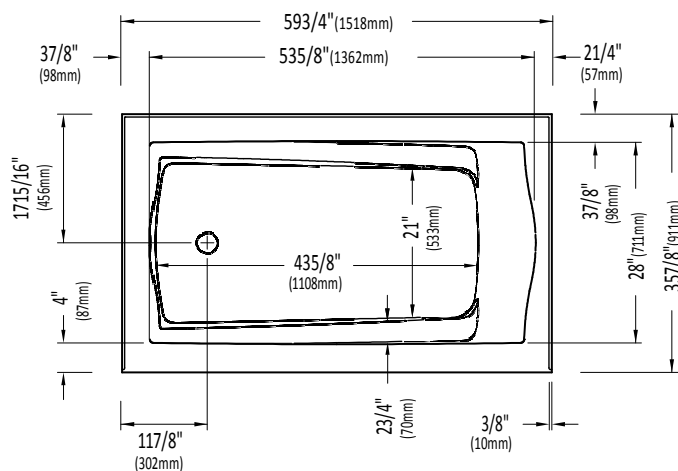

Produits Neptune

DELIGHT3660

DROP-IN

Bathtub

* A bathtub fitted with back jets can cause the pump to protrude by approximately 3" from the overall dimension.

** All dimensions are approximate and subject to change without notice. Please refer to the installation guide before beginning the installation

Produits Neptune

DELIGHT3660

LEFT DRAIN WITH INTEGRATED TILING FLANGE

Bathtub

* A bathtub fitted with back jets can cause the pump to protrude by approximately 3" from the overall dimension.

** All dimensions are approximate and subject to change without notice. Please refer to the installation guide before beginning the installation

Produits Neptune

DELIGHT3660

RIGHT DRAIN WITH INTEGRATED TILING FLANGE

Bathtub

* A bathtub fitted with back jets can cause the pump to protrude by approximately 3" from the overall dimension.

** All dimensions are approximate and subject to change without notice. Please refer to the installation guide before beginning the installation