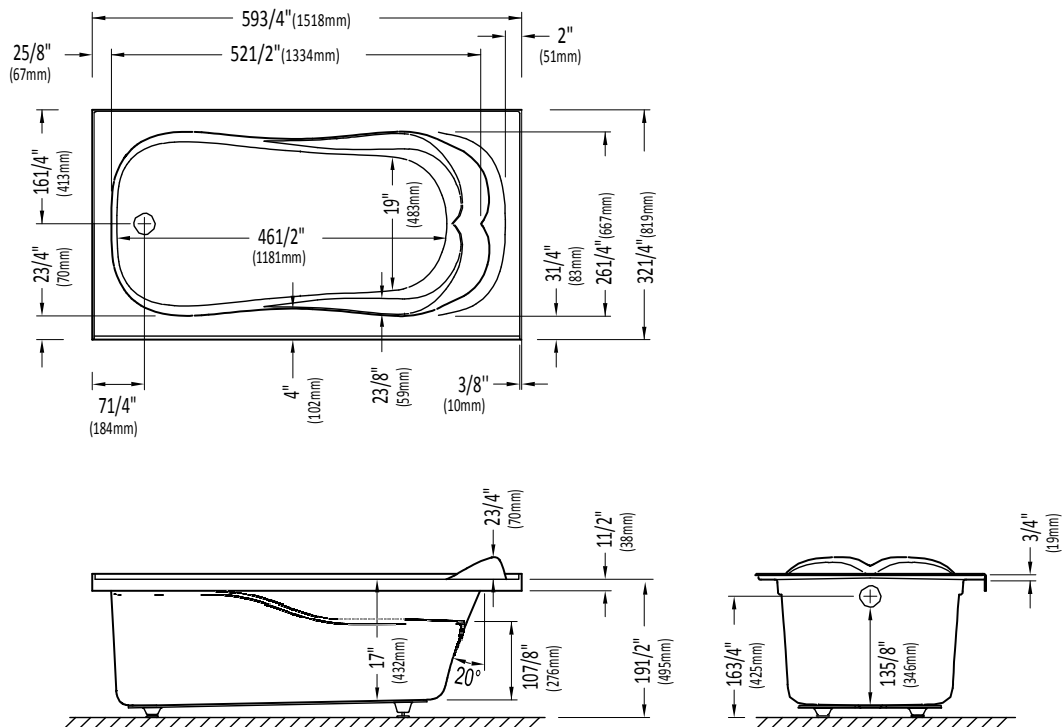

Produits Neptune

DAPHNE

LEFT DRAIN WITHOUT
SKIRT
Bathtub

* A bathtub fitted with back jets can cause the pump to protrude by approximately 3" from the overall dimension.

** All dimensions are approximate and subject to change without notice.
Please refer to the installation guide before beginning the installation

Produits Neptune

DAPHNE

RIGHT DRAIN WITHOUT
SKIRT
Bathtub

* A bath tub fitted with back jets can cause the pump to protrude by approximately 3" from the overall dimension.

** All dimensions are approximate and subject to change without notice.
Please refer to the installation guide before beginning the installation