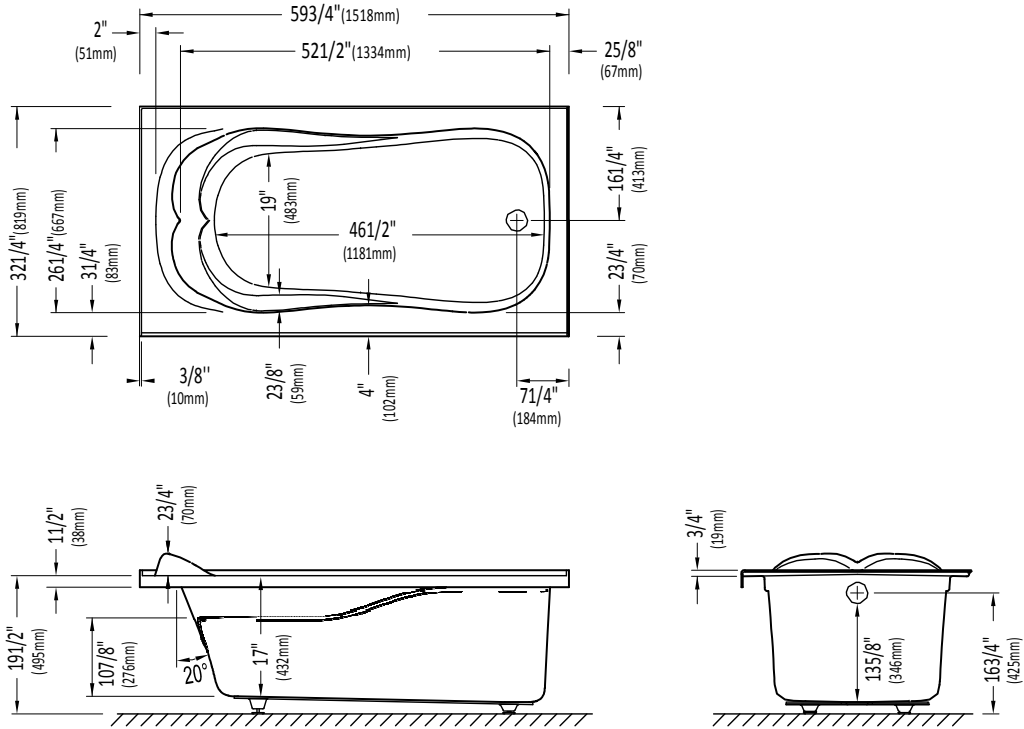

Produits Neptune

DAPHNE

LEFT DRAIN WITHOUT
SKIRT
Bathtub

* A bathtub fitted with back jets can cause the pump to protrude by approximately 3" from the overall dimension.

** All dimensions are approximate and subject to change without notice.
Please refer to the installation guide before beginning the installation

Produits Neptune

DAPHNE

RIGHT DRAIN WITHOUT
SKIRT
Bathtub

* A bath tub fitted with back jets can cause the pump to protrude by approximately 3" from the overall dimension.

** All dimensions are approximate and subject to change without notice.
Please refer to the installation guide before beginning the installation