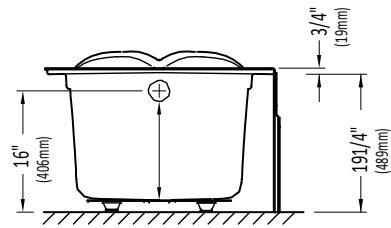

Produits Neptune

DAPHNE

LEFT DRAIN WITH INTEGRAL SKIRT

Rearview

* A bathtub fitted with back jets can cause the pump to protrude by approximately 3" from the overall dimension.

** All dimensions are approximate and subject to change without notice. Please refer to the installation guide before beginning the installation

Produits Neptune

DAPHNE

RIGHT DRAIN WITH INTEGRAL SKIRT

Rearview

* A bathtub fitted with back jets can cause the pump to protrude by approximately 3" from the overall dimension.

** All dimensions are approximate and subject to change without notice. Please refer to the installation guide before beginning the installation