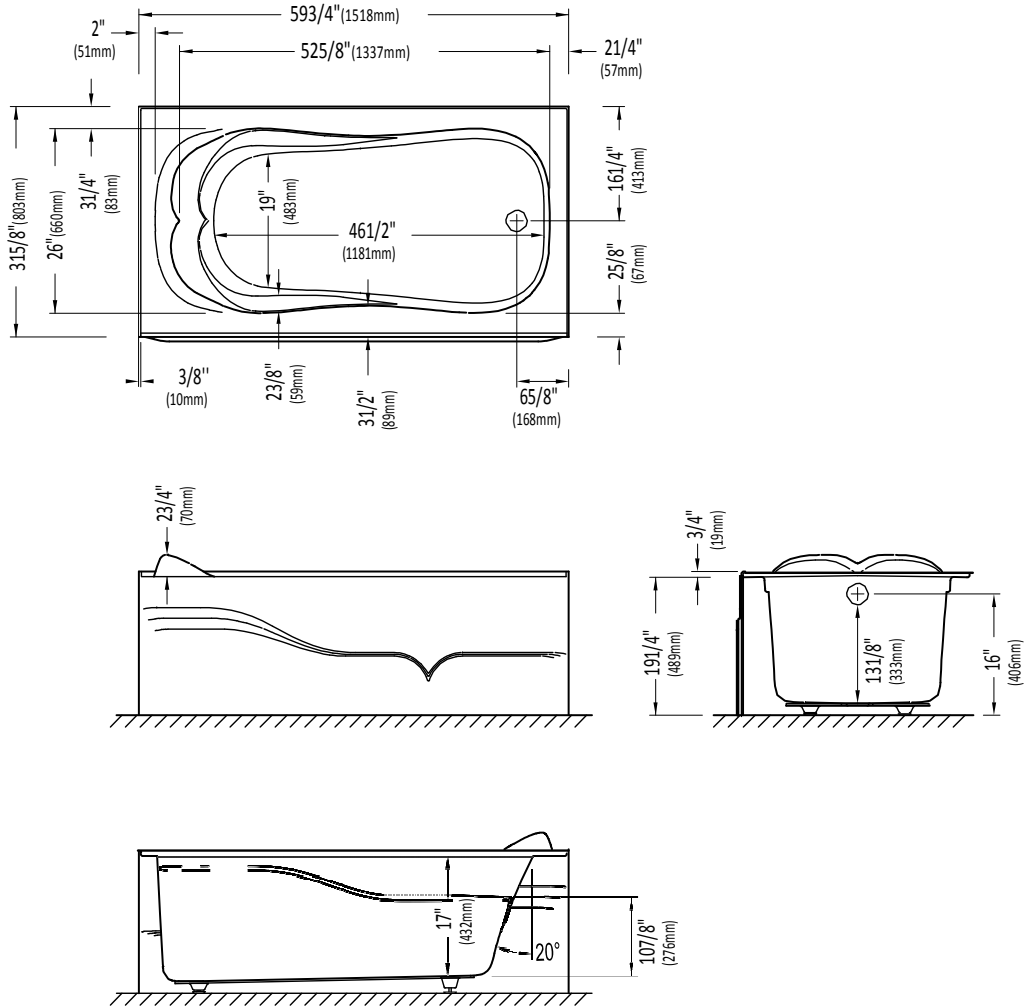

Produits Neptune

DAPHNE

LEFT DRAIN WITH INTEGRAL SKIRT

Rearview

* A bathtub fitted with back jets can cause the pump to protrude by approximately 3" from the overall dimension.

** All dimensions are approximate and subject to change without notice. Please refer to the installation guide before beginning the installation

Produits Neptune

DAPHNE

RIGHT DRAIN WITH INTEGRAL SKIRT

Rearview

* A bathtub fitted with back jets can cause the pump to protrude by approximately 3" from the overall dimension.

** All dimensions are approximate and subject to change without notice. Please refer to the installation guide before beginning the installation