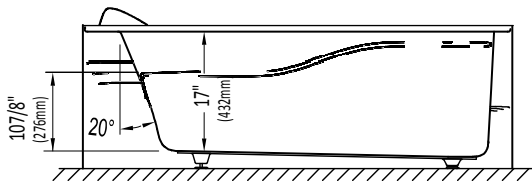

Produits Neptune

DAPHNE

LEFT DRAIN WITH INTEGRAL SKIRT

Rearview

* A bathtub fitted with back jets can cause the pump to protrude by approximately 3" from the overall dimension.

** All dimensions are approximate and subject to change without notice. Please refer to the installation guide before beginning the installation

Produits Neptune

DAPHNE

RIGHT DRAIN WITH INTEGRAL SKIRT

Rearview

* A bathtub fitted with back jets can cause the pump to protrude by approximately 3" from the overall dimension.

** All dimensions are approximate and subject to change without notice. Please refer to the installation guide before beginning the installation