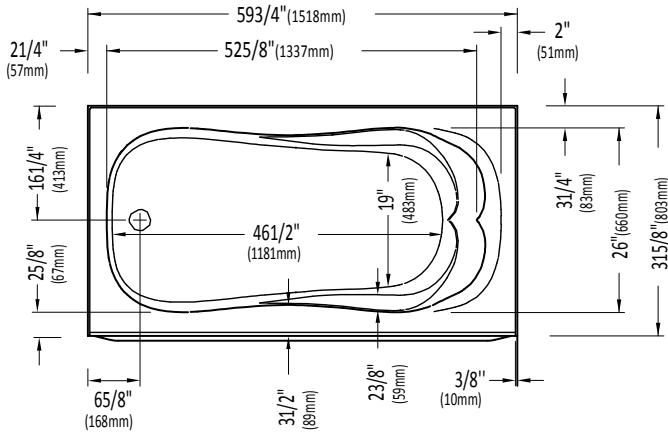

Produits Neptune

DAPHNE

LEFT DRAIN WITH INTEGRAL SKIRT

Rearview

* A bathtub fitted with back jets can cause the pump to protrude by approximately 3" from the overall dimension.

** All dimensions are approximate and subject to change without notice. Please refer to the installation guide before beginning the installation

Produits Neptune

DAPHNE

RIGHT DRAIN WITH INTEGRAL SKIRT

Rearview

* A bathtub fitted with back jets can cause the pump to protrude by approximately 3" from the overall dimension.

** All dimensions are approximate and subject to change without notice. Please refer to the installation guide before beginning the installation