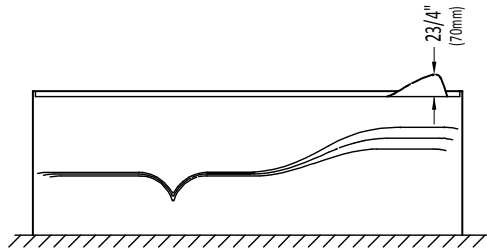

Produits Neptune

DAPHNE

LEFT DRAIN WITH INTEGRAL SKIRT

Rearview

* A bathtub fitted with back jets can cause the pump to protrude by approximately 3" from the overall dimension.

** All dimensions are approximate and subject to change without notice. Please refer to the installation guide before beginning the installation

Produits Neptune

DAPHNE

RIGHT DRAIN WITH INTEGRAL SKIRT

Rearview

* A bathtub fitted with back jets can cause the pump to protrude by approximately 3" from the overall dimension.

** All dimensions are approximate and subject to change without notice. Please refer to the installation guide before beginning the installation