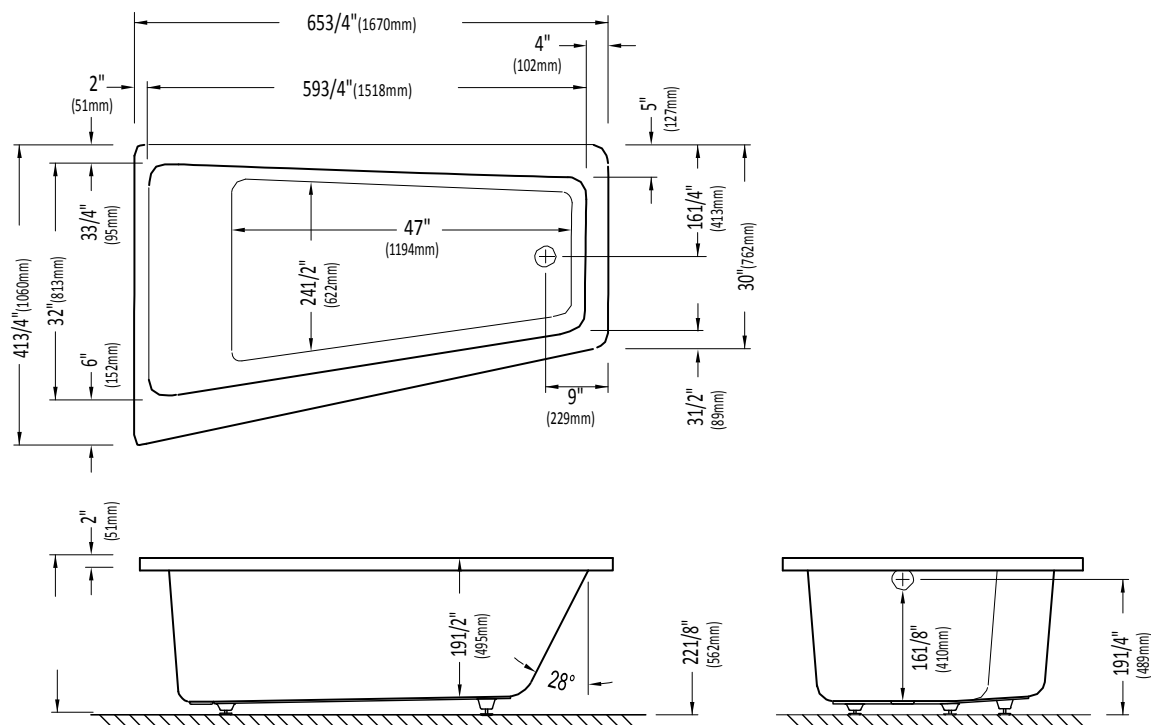

# BORA66

LEFT DRAIN

Bathtub

\* A bathtub fitted with back jets can cause the pump to protrude by approximately 3" from the overall dimension.

\*\* All dimensions are approximate and subject to change without notice. Please refer to the installation guide before beginning the installation

## BORA66

RIGHT DRAIN

Bathtub

\* A bathtub fitted with back jets can cause the pump to protrude by approximately 3" from the overall dimension.

\*\* All dimensions are approximate and subject to change without notice. Please refer to the installation guide before beginning the installation