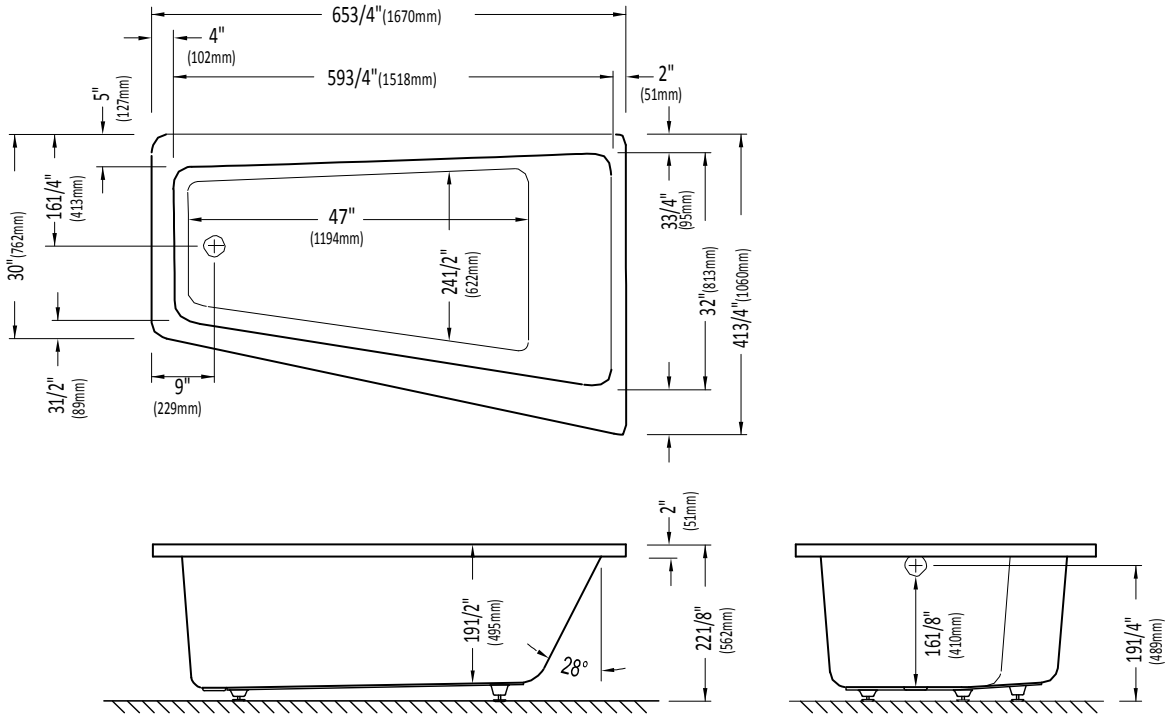

# BORA66

LEFT DRAIN

Bathtub

\* A bathtub fitted with back jets can cause the pump to protrude by approximately 3" from the overall dimension.

\*\* All dimensions are approximate and subject to change without notice. Please refer to the installation guide before beginning the installation

## BORA66

RIGHT DRAIN

Bathtub

\* A bathtub fitted with back jets can cause the pump to protrude by approximately 3" from the overall dimension.

\*\* All dimensions are approximate and subject to change without notice. Please refer to the installation guide before beginning the installation