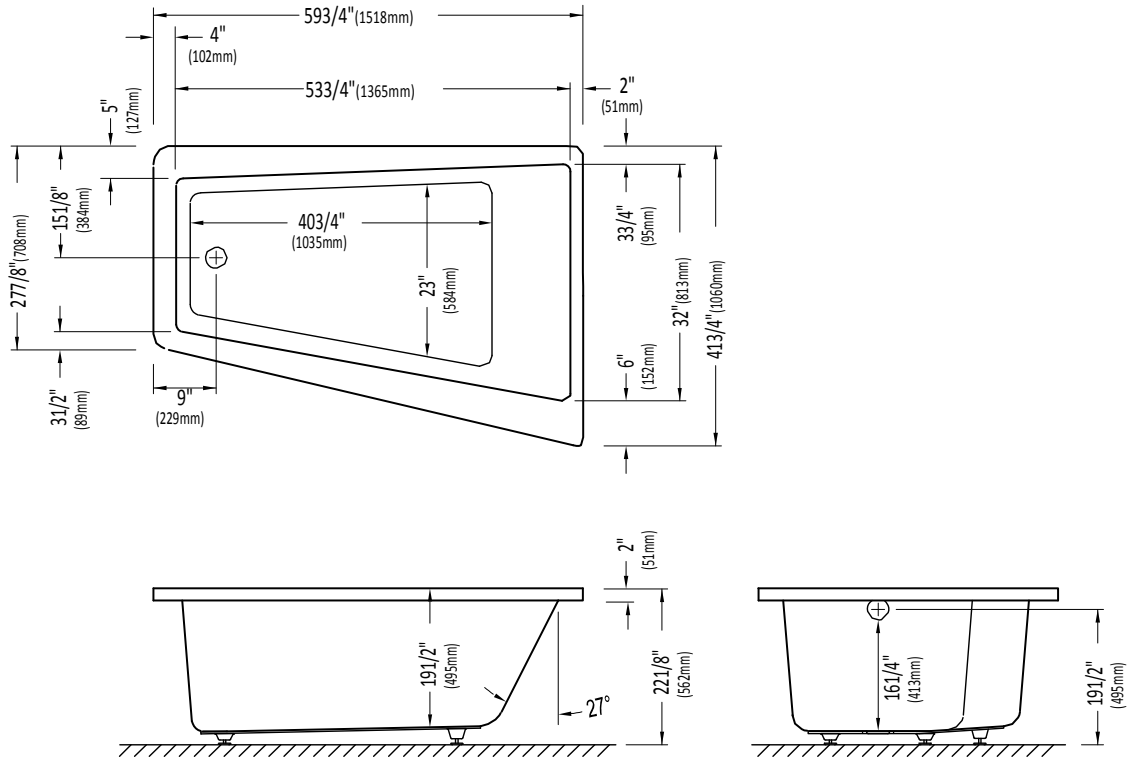

Produits Neptune

BORA60

LEFT DRAIN

Bathtub

* A bathtub fitted with back jets can cause the pump to protrude by approximately 3" from the overall dimension.

** All dimensions are approximate and subject to change without notice. Please refer to the installation guide before beginning the installation

Produits Neptune

BORA60

RIGHT DRAIN

Bathtub

* A bathtub fitted with back jets can cause the pump to protrude by approximately 3" from the overall dimension.

** All dimensions are approximate and subject to change without notice. Please refer to the installation guide before beginning the installation