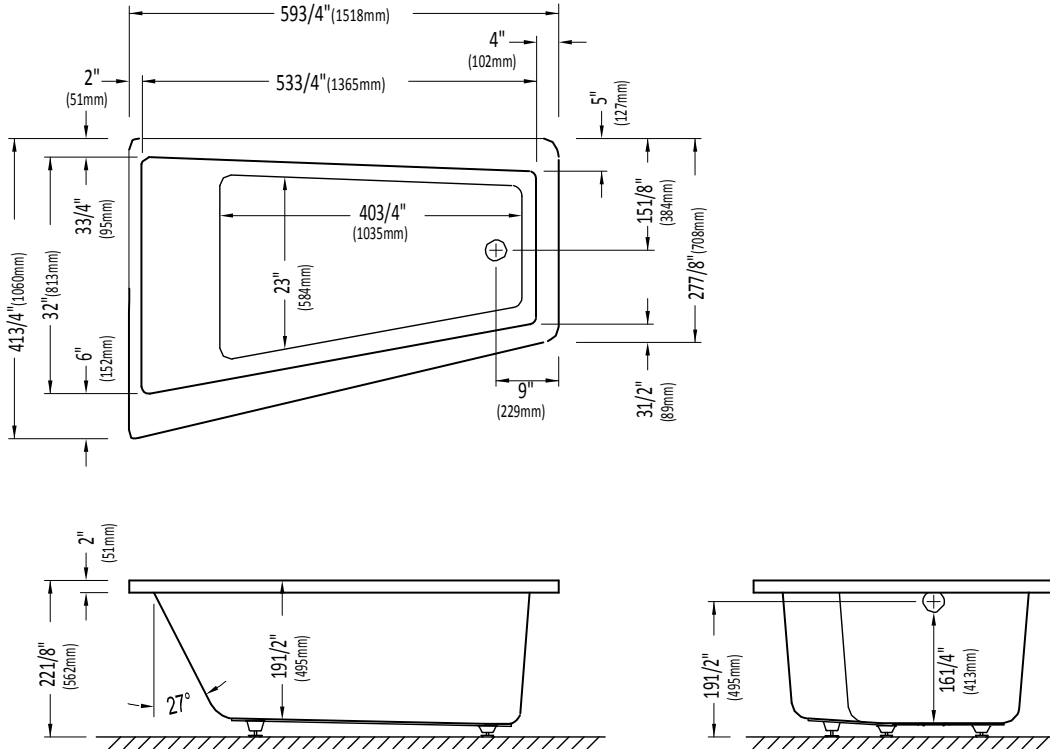

Produits Neptune

BORA60

LEFT DRAIN

Bathtub

* A bathtub fitted with back jets can cause the pump to protrude by approximately 3" from the overall dimension.

** All dimensions are approximate and subject to change without notice. Please refer to the installation guide before beginning the installation

Produits Neptune

BORA60

RIGHT DRAIN

Bathtub

* A bathtub fitted with back jets can cause the pump to protrude by approximately 3" from the overall dimension.

** All dimensions are approximate and subject to change without notice. Please refer to the installation guide before beginning the installation