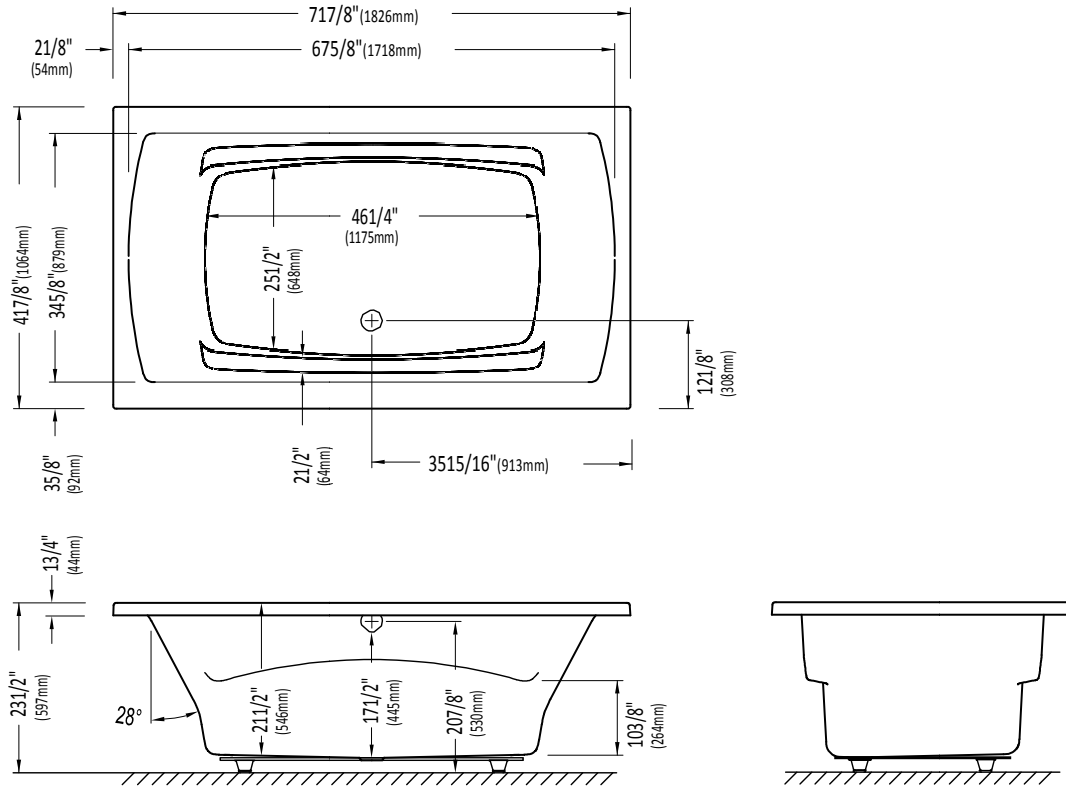

Produits Neptune

BELIEVE4272

Bathtub

*A bathtub fitted with back jets can cause the pump to protrude by approximately 3" from the overall dimension.

**All dimensions are approximate and subject to change without notice. Please refer to the installation guide before beginning the installation