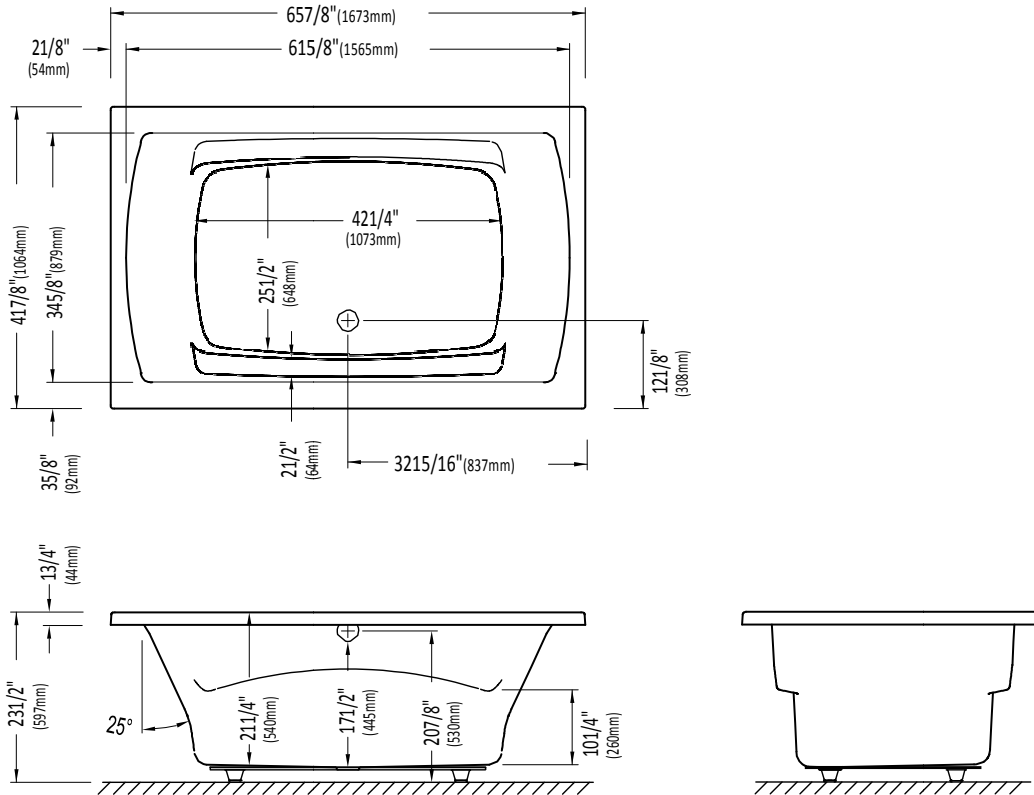

# BELIEVE4266

Bathtub

\*A bathtub fitted with back jets can cause the pump to protrude by approximately 3" from the overall dimension.

\*\*All dimensions are approximate and subject to change without notice.  
Please refer to the installation guide before beginning the installation