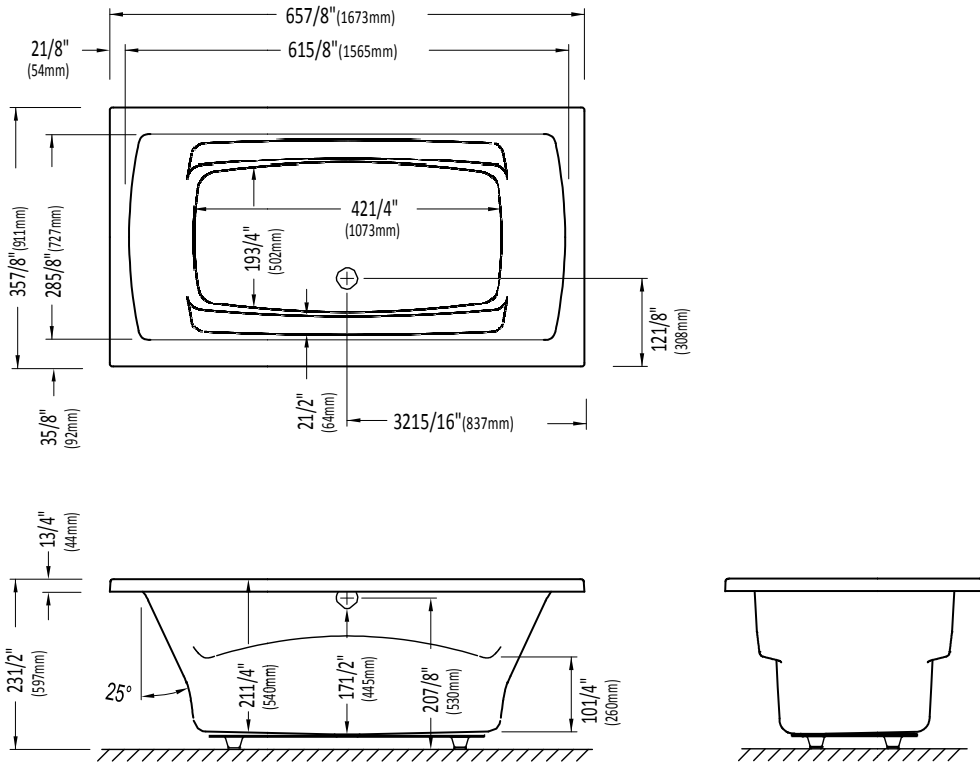

Produits Neptune

BELIEVE3666

Bathtub

*A bathtub fitted with back jets can cause the pump to protrude by approximately 3" from the overall dimension.

**All dimensions are approximate and subject to change without notice. Please refer to the installation guide before beginning the installation