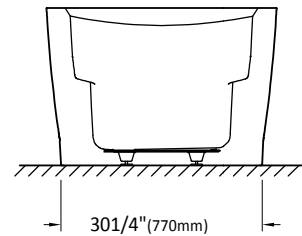

Produits Neptune

BELIEVE3672F

Bathtub

Left view

*All dimensions are approximate and subject to change without notice. Please refer to the installation guide before beginning the installation