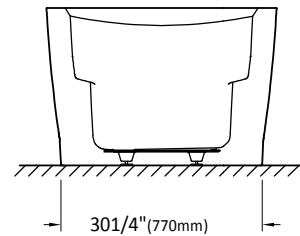

Produits Neptune

BELIEVE3672F

Bathtub

Left view

*All dimensions are approximate and subject to change without notice. Please refer to the installation guide before beginning the installation