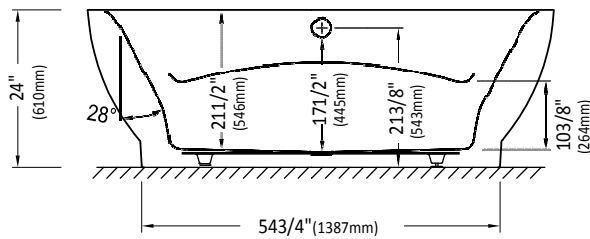

Produits Neptune

BELIEVE3672F

Bathtub

Left view

*All dimensions are approximate and subject to change without notice. Please refer to the installation guide before beginning the installation