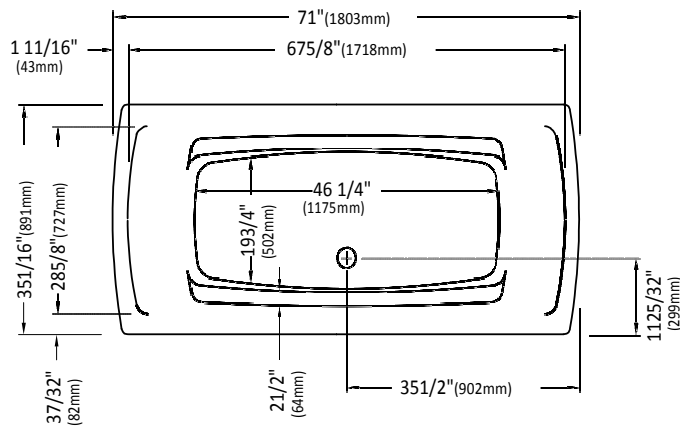

Produits Neptune

BELIEVE3672F

Bathtub

Left view

*All dimensions are approximate and subject to change without notice. Please refer to the installation guide before beginning the installation