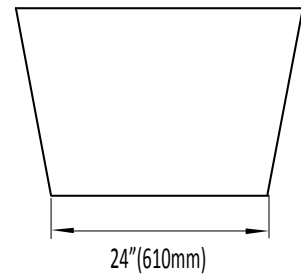

Produits Neptune

AMAZE3266R

Bathtub

* All dimensions are approximate and subject to change without notice.
Please refer to the installation guide before beginning the installation.