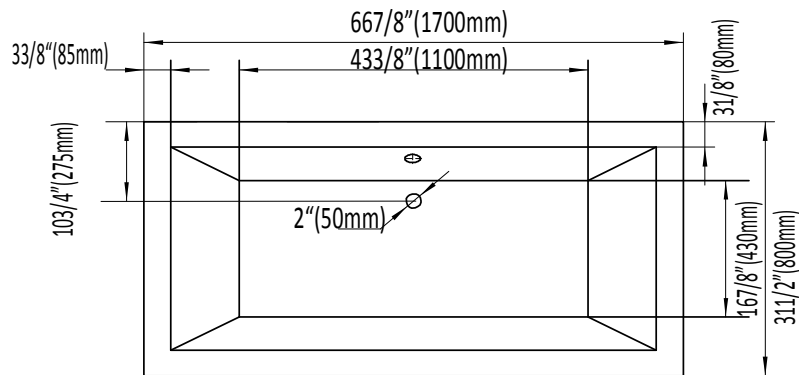

Produits Neptune

AMAZE3266R

Bathtub

* All dimensions are approximate and subject to change without notice.
Please refer to the installation guide before beginning the installation.