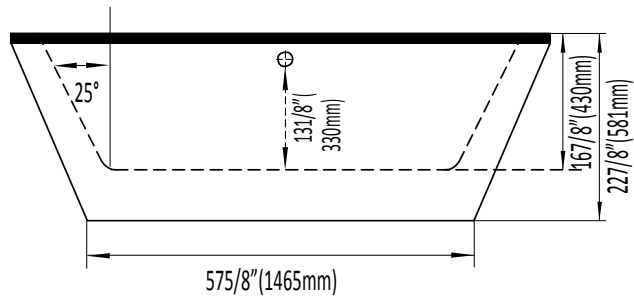

Produits Neptune

AMAZE3266R

Bathtub

* All dimensions are approximate and subject to change without notice.
Please refer to the installation guide before beginning the installation.